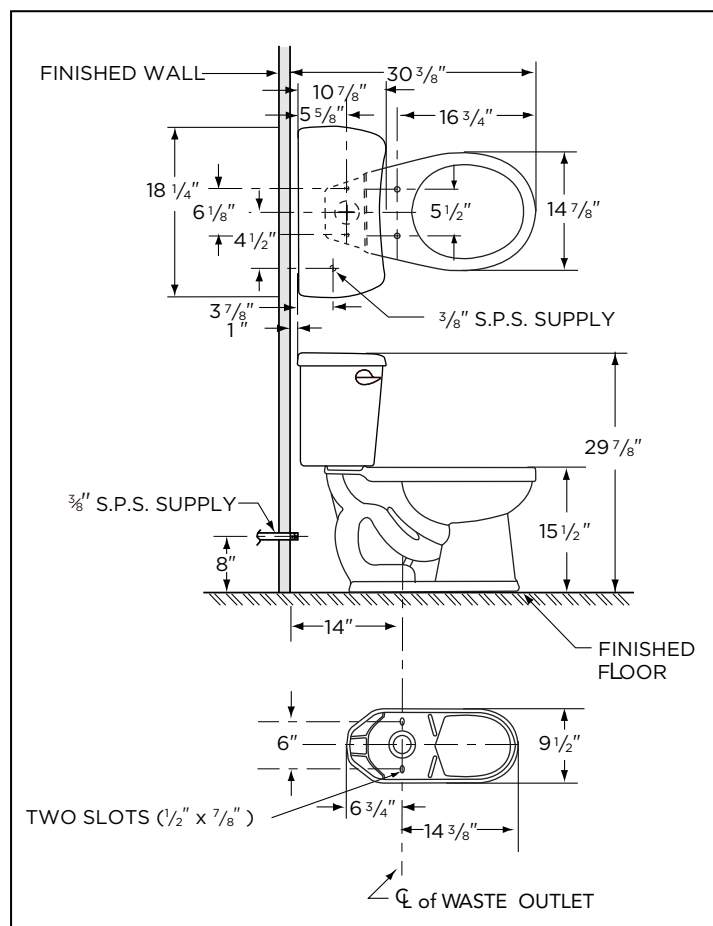

Warranty:

- Limited lifetime warranty

NOTES: All dimensions are in inches. Illustrations may not be drawn to scale.

IMPORTANT:

Dimensions of fixtures are nominal and may vary within the range of tolerances established by ASME standard A 112.19.2 THIS FIXTURE QUALIFIES ACCORDING TO ASME TEST PROCEDURES AS A LOW CONSUMPTION WATER CLOSET WITH AN AVERAGE CONSUMPTION OF 1.6 gpf (6 Lpf) OR LESS.