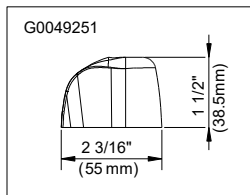

Submittal Information:

Name: _____ Contractor: _____
Location: _____ Contact #: _____