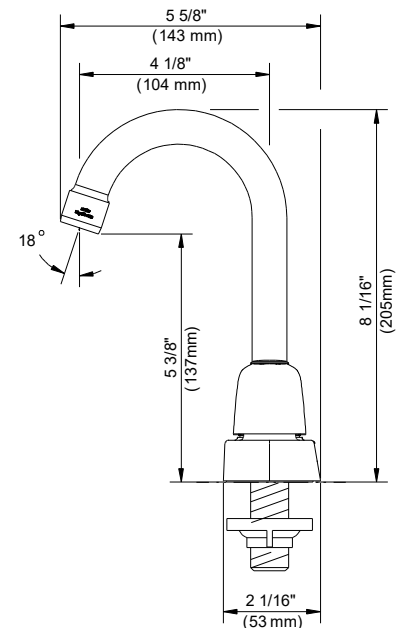

Submittal Information:

Name: _____ Contractor: _____
Location: _____ Contact #: _____