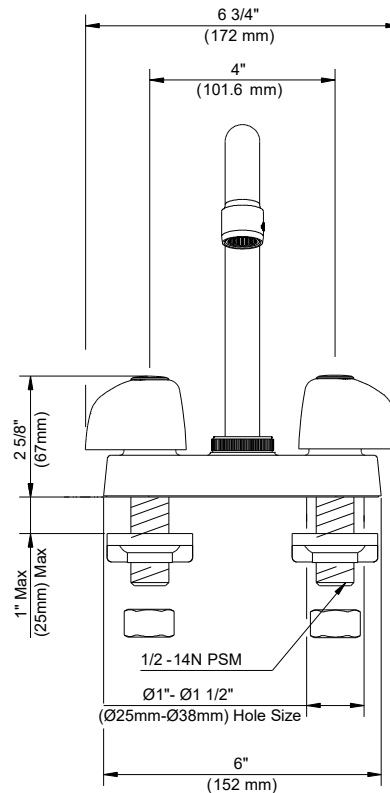

Submittal Information:

Name: _____ Contractor: _____
Location: _____ Contact #: _____