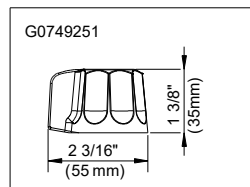

Submittal Information:

Name: _____ Contractor: _____
Location: _____ Contact #: _____