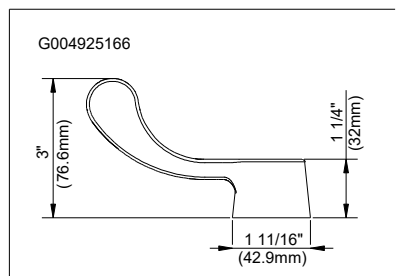

Submittal Information:

Name: _____ Contractor: _____
Location: _____ Contact #: _____