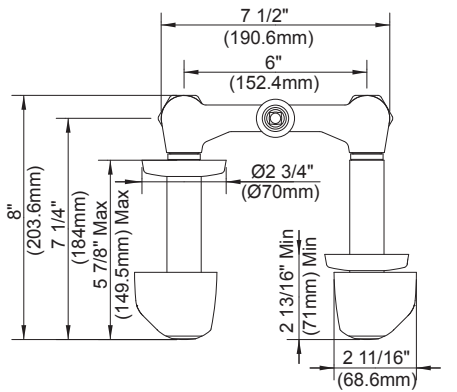

Standards & Certifications

Submittal Information:

Name: _____
Location: _____

Contractor: _____
Contact #: _____