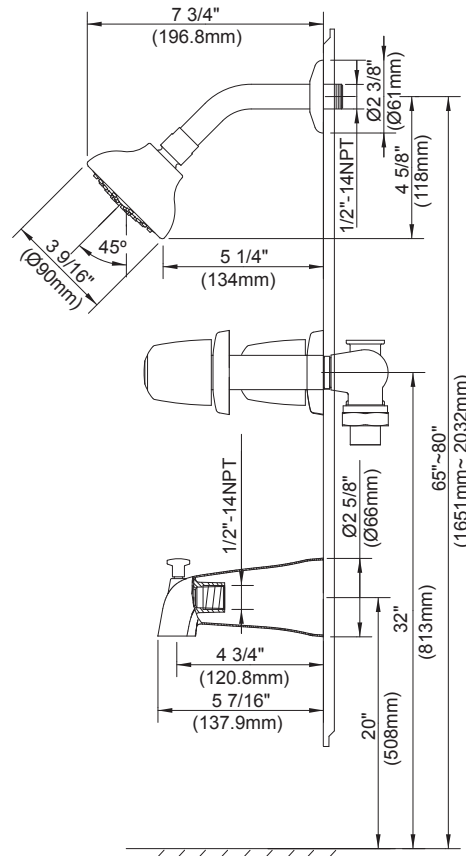

Standards & Certifications

Submittal Information:

Name: _____
Location: _____

Contractor: _____
Contact #: _____