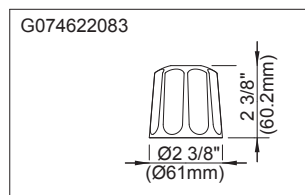

Standards & Certifications

Submittal Information:

Name: _____
Location: _____

Contractor: _____
Contact #: _____