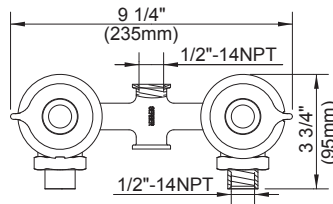

Standards & Certifications

Submittal Information:

Name: _____
Location: _____

Contractor: _____
Contact #: _____