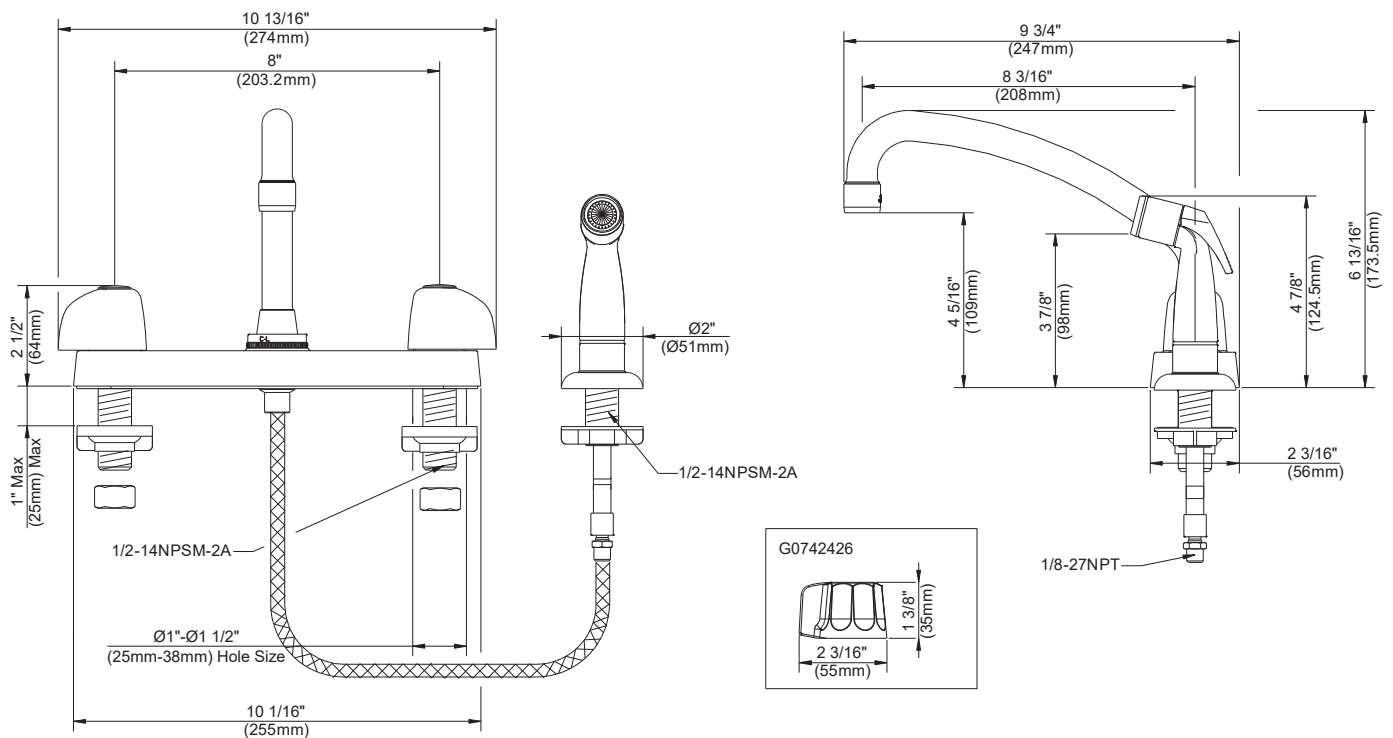

Standards & Certifications

Submittal Information:

Name: _____ Contractor: _____
Location: _____ Contact #: _____