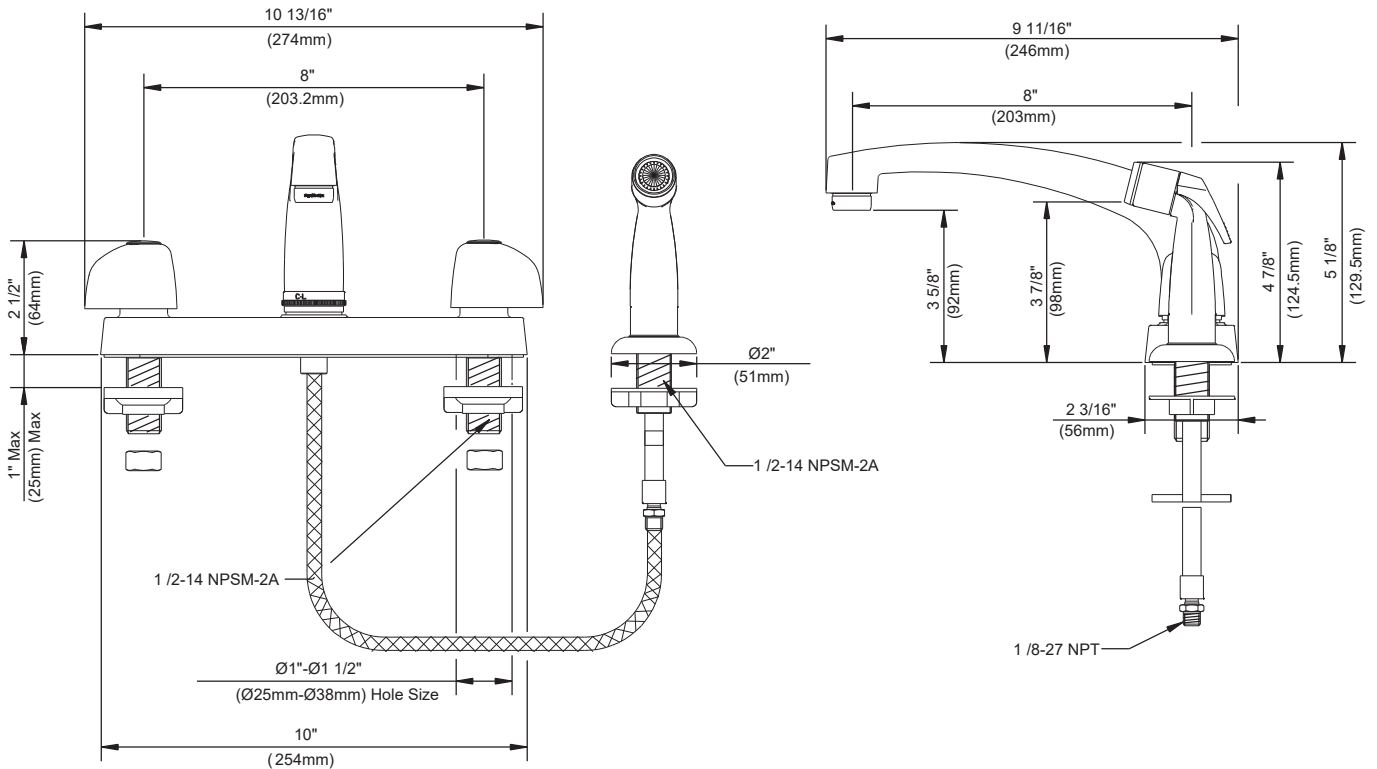

SPECIFICATIONS

Features/Benefits

- 1.75 gpm (6.6 L/min) Aeration / 2.2 gpm (8.3 L/min) Spray @ 60 psi
- 5 1/8" (130mm) Spout Height & 8" (203mm) Spout Reach
- Compression Cartridges
- Metal Handles
- 3-Hole Installation (G0042416, G0742416)
- 4-Hole Installation (G0042516)

SKU# Numbers

G0042516	Metal Handles, with Spray Off Deck Plate
G0042416	Metal Handles, without Spray
G0742416	Metal Handles, without Spray

Available Color/Finishes

Chrome

Please see gerber-us.com or current price list for available finishes. Finish is defined by additional suffix.

Standards & Certifications

Submittal Information:

Name: _____
Location: _____

Contractor: _____
Contact #: _____