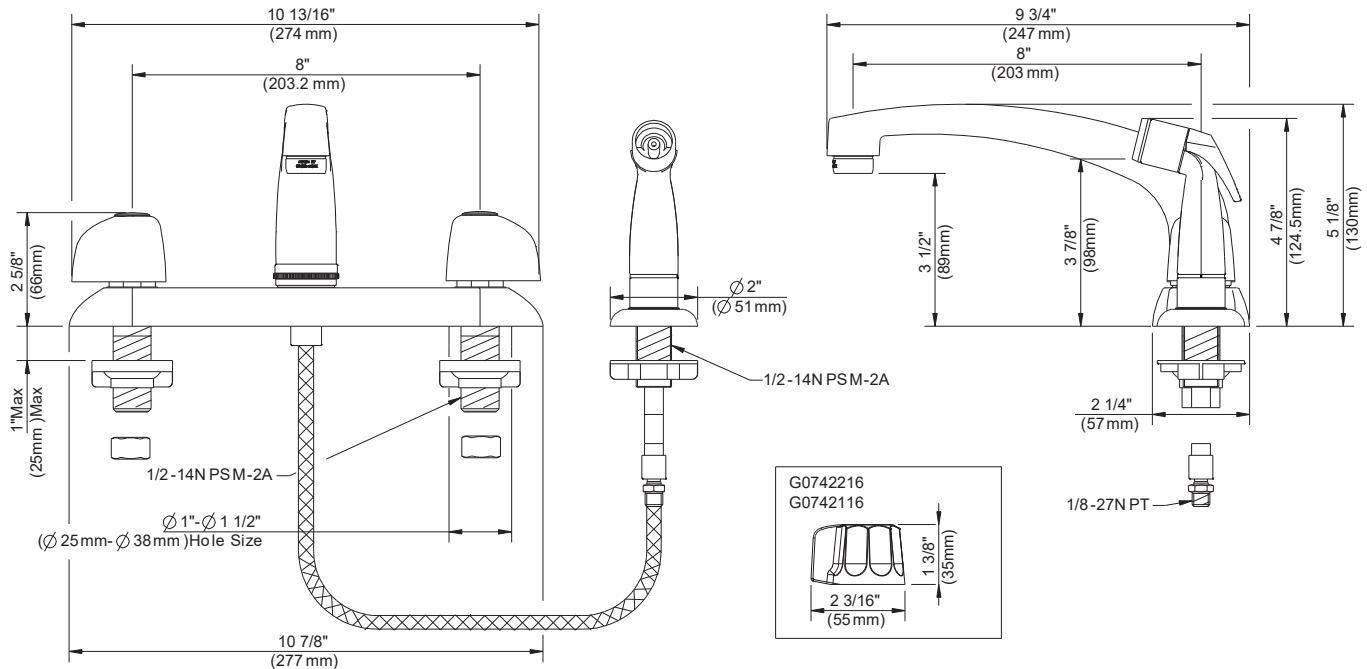

SPECIFICATIONS

Features/Benefits

- 1.75 gpm (6.6 L/min) Max Aeration / 2.2 gpm (8.3L/min) Spray @ 60psi
- 5 1/8" (130mm) Spout Height, 8" (203mm) Spout Reach
- Compression Cartridges
- Cast Brass Body
- 3-Hole Installation (G0042116, G0742116)
- 4-Hole Installation (G0042216, G0742216)

SKU# Numbers

G0042216	Metal Handles, with Spray Off Deck Plate
G0742216	Metal Fluted Handles, with Spray Off Deck Plate
G0042116	Metal Handles, without Spray
G0742116	Metal Fluted Handles, without Spray

Available Color/Finishes

Chrome

Please see gerber-us.com or current price list for available finishes. Finish is defined by additional suffix.

Standards & Certifications

Submittal Information:

Name: _____ Contractor: _____
Location: _____ Contact #: _____