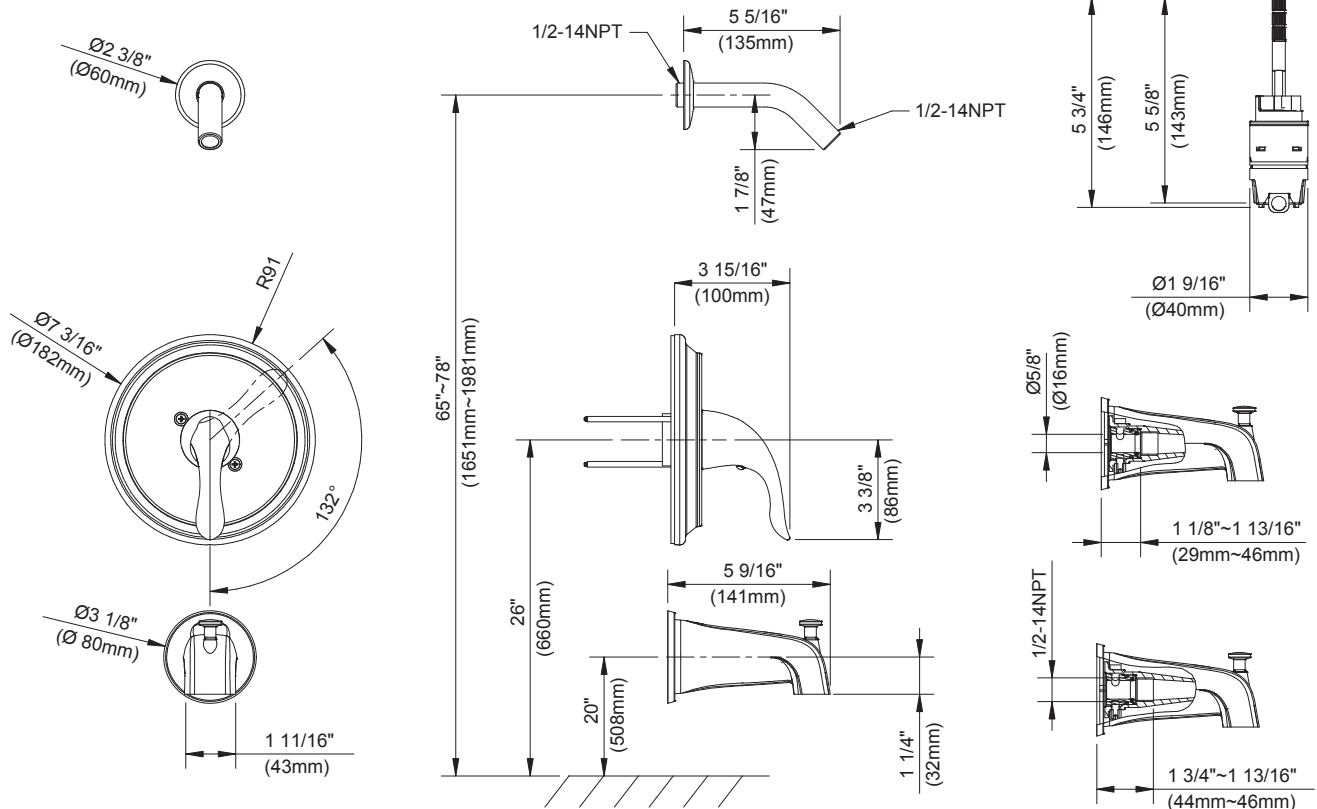

**Viper™ Single Handle
Tub & Shower Trim Kit Less Showerhead**

SPECIFICATIONS

Features/Benefits

- Includes Treysta™ Pressure Balance Ceramic Disc Cartridge
- Requires Treysta™ Rough-In Valve, G00GS500 Series (Horizontal Inputs) or G00GS520 Series (Vertical Inputs)
- Includes Single-Function Viper™ Showerhead, G0049107
- 6" Metal Shower Arm
- Diverter on Tub Spout
- Accommodates Standard, Back-to-Back, and Thin Wall Installations

Available Color/Finishes

Chrome

Please see gerber.com or current price list for available finishes. Finish is defined by additional suffix.

Standards & Certifications

Submittal Information:

Name: _____
Location: _____

Contractor: _____
Contact #: _____