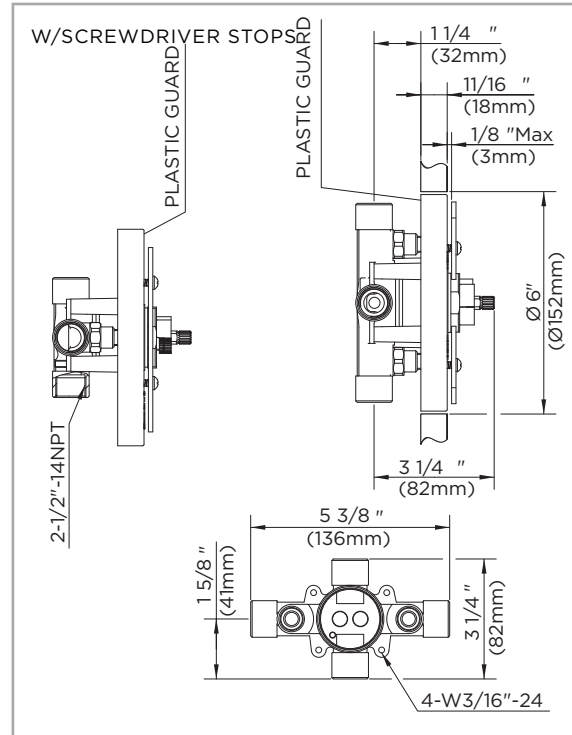

### Tub/Shower Fitting

## SINGLE HANDLE PRESSURE BALANCE TUB & SHOWER VALVES

Critical Dimensions : Rough-in valve GH-305 (w/stops) & GH-301 (Less stops)

### GERBER PLUS VALVES

Critical Dimensions : Rough-in valve GS-315 (PK) (w/stops) & GS-313-PK (w/stops)

Critical Dimensions : Rough-in valve GS-314-PK (w/stops) & GS-317-PK (w/stops)