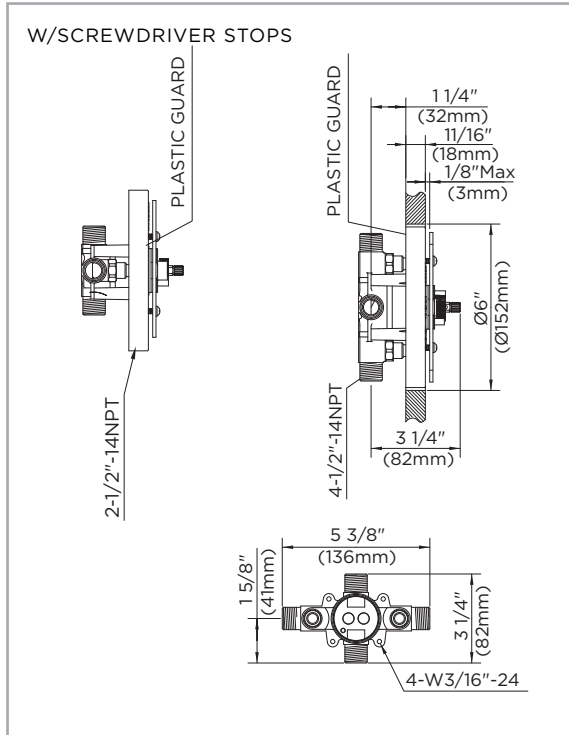

### Tub/Shower Fitting

## SINGLE HANDLE PRESSURE BALANCE TUB & SHOWER VALVES

Critical Dimensions : Rough-in valve GH-305 (w/stops) & GH-301 (Less stops)

### GERBER PLUS VALVES

Critical Dimensions : Rough-in valve GS-315 (PK) (w/stops) & GS-313-PK (w/stops)

Critical Dimensions : Rough-in valve GS-314-PK (w/stops) & GS-317-PK (w/stops)