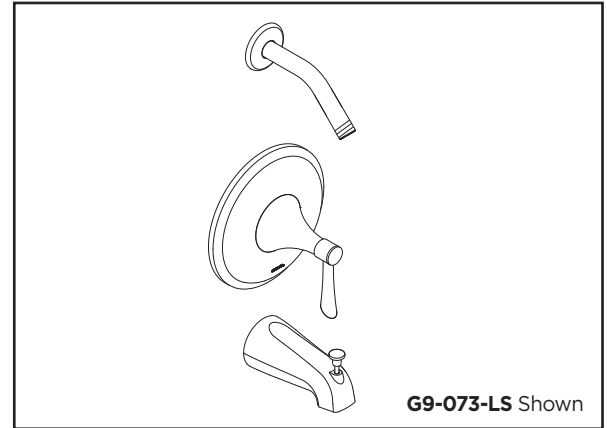

#### Features:

- Traditional styling
- Chrome, brushed nickel or oil rubbed bronze finish available
- Fit on Gerber *PLUS*™ washerless valves GS-315 series and ceramic valves GH-301, GH-305
- Back to back capability
- Diverter tub spout in thread/slip combination
- 4 3/4" tub spout length
- Fully ADA compliant
- Limited lifetime warranty

#### Catalog Numbers:

- G9-072-LS** Single Handle Shower Only Trim Kit, Less Showerhead, Chrome
- G9-072-LS-BN** Single Handle Shower Only Trim Kit, Less Showerhead, Brushed Nickel
- G9-072-LS-RB** Single Handle Shower Only Trim Kit, Less Showerhead, Oil Rub Bronze
- G9-073-LS** Single Handle Tub/Shower Trim Kit, Less Showerhead, Chrome
- G9-073-LS-BN** Single Handle Tub/Shower Trim Kit, Less Showerhead, Brushed Nickel
- G9-073-LS-RB** Single Handle Tub/Shower Trim Kit, Less Showerhead, Oil Rub Bronze