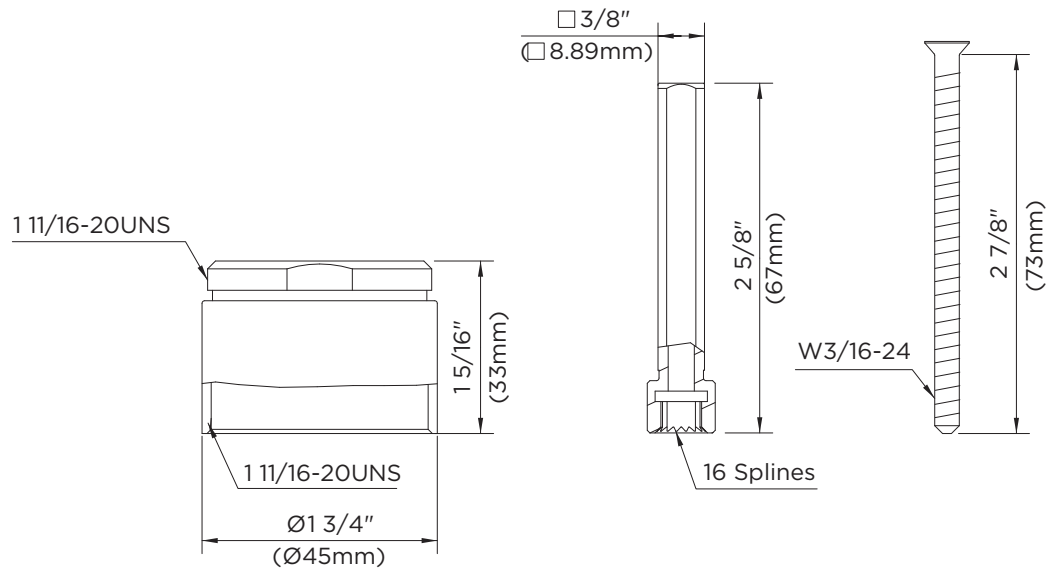

Features:

- 1" extended parts
- Allow deeper installation
- Fit Maxwell T&S trim and Gerber PLUS™ only

Standards & Certifications:

None

Catalog Numbers:

1. **97-383** Chrome
   97-383-BN Brushed Nickel

Prefixes Available:

None

Suffixes Available:

None

Job Name	
Date	
Model Specified	
Quantity	
Customer	
Contractor	
Architect/engineer