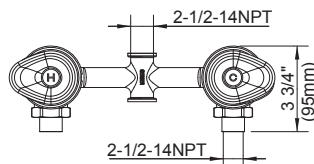

SPECIFICATIONS

GO058400

Features/Benefits

- Diverter on Tub Spout
- Includes Cast Brass Valve Body on 8" Center with Sliding Sleeve Escutcheon or Threaded Escutcheon
- Includes Ceramic Disc Cartridges
- 1.75 gpm (6.6 L/min) Max Flow @ 80 psi (G0049108)
- 6" Threaded Shower Arm
- Threaded & Slip Spout
- Includes Valve Body, Cartridges & Trim

SKU# Numbers

GO058400	Tub & Shower, IPS/Sweat, Threaded Escutcheon
GO05840082	Tub & Shower, IPS/Sweat, Threaded Escutcheon
GO058420	Tub & Shower, IPS/Sweat, Sliding Sleeve Escutcheon
GO05842082	Tub & Shower, IPS/Sweat, Sliding Sleeve Escutcheon
GO058460	Shower Only, IPS/Sweat, Sliding Sleeve Escutcheon

Prefixes Available

None

Suffixes Available

-82 Sliding Tub Spout

Available Color/Finishes

Chrome

Please see gerber-us.com or current price list for available finishes. Finish is defined by additional suffix.

Standards & Certifications

Submittal Information:

Name: _____
Location: _____

Contractor: _____
Contact #: _____