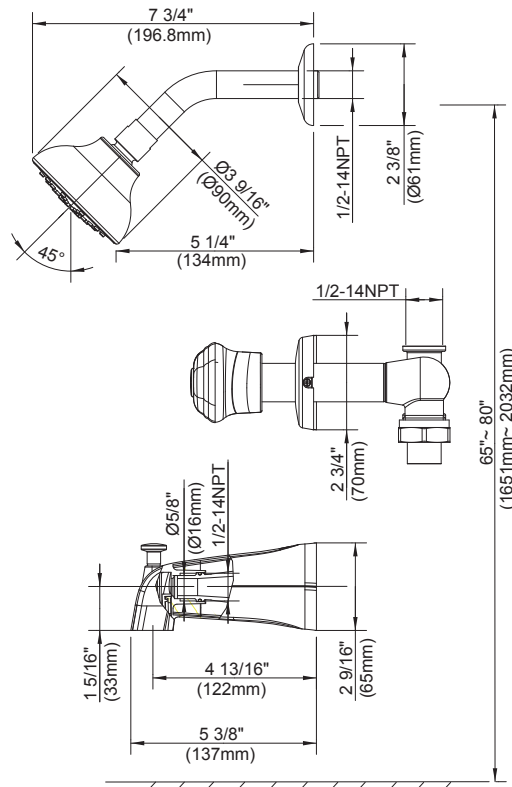

SPECIFICATIONS

GO058400

Features/Benefits

- Diverter on Tub Spout
- Includes Cast Brass Valve Body on 8" Center with Sliding Sleeve Escutcheon or Threaded Escutcheon
- Includes Ceramic Disc Cartridges
- 1.75 gpm (6.6 L/min) Max Flow @ 80 psi (G0049108)
- 6" Threaded Shower Arm
- Threaded & Slip Spout
- Includes Valve Body, Cartridges & Trim

SKU# Numbers

GO058400	Tub & Shower, IPS/Sweat, Threaded Escutcheon
GO05840082	Tub & Shower, IPS/Sweat, Threaded Escutcheon
GO058420	Tub & Shower, IPS/Sweat, Sliding Sleeve Escutcheon
GO05842082	Tub & Shower, IPS/Sweat, Sliding Sleeve Escutcheon
GO058460	Shower Only, IPS/Sweat, Sliding Sleeve Escutcheon

Prefixes Available

None

Suffixes Available

-82 Sliding Tub Spout

Available Color/Finishes

Chrome

Please see gerber-us.com or current price list for available finishes. Finish is defined by additional suffix.

Standards & Certifications

Submittal Information:

Name: _____
Location: _____

Contractor: _____
Contact #: _____