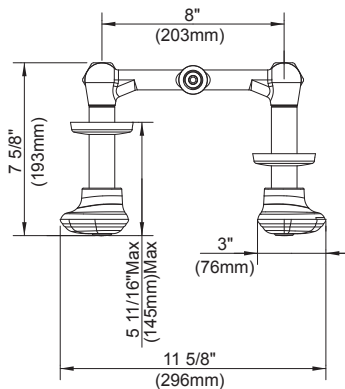

SPECIFICATIONS

GO058400

Features/Benefits

- Diverter on Tub Spout
- Includes Cast Brass Valve Body on 8" Center with Sliding Sleeve Escutcheon or Threaded Escutcheon
- Includes Ceramic Disc Cartridges
- 1.75 gpm (6.6 L/min) Max Flow @ 80 psi (G0049108)
- 6" Threaded Shower Arm
- Threaded & Slip Spout
- Includes Valve Body, Cartridges & Trim

SKU# Numbers

GO058400	Tub & Shower, IPS/Sweat, Threaded Escutcheon
GO05840082	Tub & Shower, IPS/Sweat, Threaded Escutcheon
GO058420	Tub & Shower, IPS/Sweat, Sliding Sleeve Escutcheon
GO05842082	Tub & Shower, IPS/Sweat, Sliding Sleeve Escutcheon
GO058460	Shower Only, IPS/Sweat, Sliding Sleeve Escutcheon

Prefixes Available

None

Suffixes Available

-82 Sliding Tub Spout

Available Color/Finishes

Chrome

Please see gerber-us.com or current price list for available finishes. Finish is defined by additional suffix.

Standards & Certifications

Submittal Information:

Name: _____
Location: _____

Contractor: _____
Contact #: _____