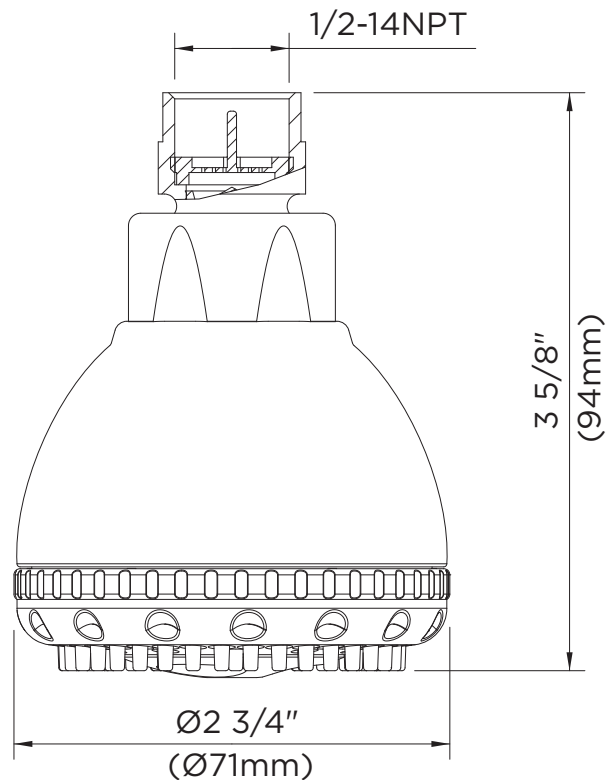

Features:

- 2 3/4" faceplate
- Plastic construction
- Multi function
- 2.5 gpm (9.3 L/min) maximum @ 80 psi
- Chrome, brushed nickel or oil rubbed bronze finish available

Standards & Certifications:

None

Catalog Numbers:

- 49-194** Chrome
- 49-194-BN** Brushed Nickel
- 49-194-RB** Oil Rubbed Bronze

Prefixes Available:

- BN** Brushed Nickel
- RB** Oil Rubbed Bronze

Suffixes Available:

None

Used In Faucet :

- G9-020
- G9-020-BN
- G9-020-RB
- G9-030
- G9-030-BN
- G9-030-RB
- G9-042
- G9-042-BN
- G9-042-RB
- G9-043
- G9-043-BN
- G9-043-RB