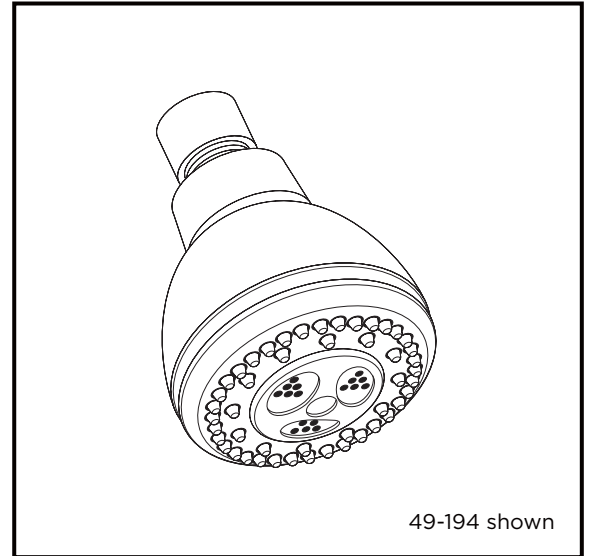

Features:

- 2 3/4" faceplate
- Plastic construction
- Multi function
- 2.5 gpm (9.3 L/min) maximum @ 80 psi
- Chrome, brushed nickel or oil rubbed bronze finish available

Standards & Certifications:

None

Catalog Numbers:

- 49-194** Chrome
- 49-194-BN** Brushed Nickel
- 49-194-RB** Oil Rubbed Bronze

Prefixes Available:

- BN** Brushed Nickel
- RB** Oil Rubbed Bronze

Suffixes Available:

None

Used In Faucet :

- G9-020
- G9-020-BN
- G9-020-RB
- G9-030
- G9-030-BN
- G9-030-RB
- G9-042
- G9-042-BN
- G9-042-RB
- G9-043
- G9-043-BN
- G9-043-RB