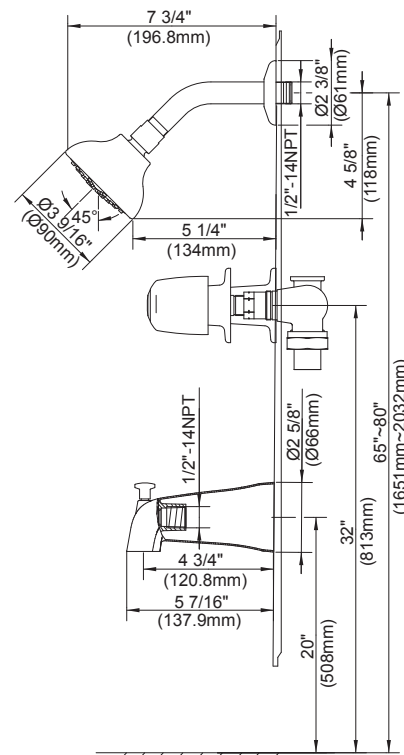

SPECIFICATIONS

Features/Benefits

- Diverter on Tub Spout
- Threaded Diverter Spout
- Includes Cast Brass Body on 8" Center with Sliding Sleeve Escutcheon or Threaded Escutcheon
- Includes Compression Cartridges
- 1.75 gpm (6.6 L/min) Max Flow @ 80 psi
- Includes Viper® Single Function Showerhead G0049108
- 6" Threaded Shower Arm

SKU# Numbers

G0048220	Shower Only, IPS/Sweat, Threaded Escutcheon
G0748220	Shower Only, IPS/Sweat, Threaded Escutcheon
G004822083	Shower Only, IPS/Sweat, Sliding Sleeve Escutcheon
G074822083	Shower Only, IPS/Sweat, Sliding Sleeve Escutcheon
G0048720	Tub & Shower, IPS/Sweat, Threaded Escutcheon
G004872083	Tub & Shower, IPS/Sweat, Sliding Sleeve Escutcheon
G0748720	Tub & Shower, IPS/Sweat, Threaded Escutcheon
G0048721	Tub & Shower, Sweat, Threaded Escutcheon

Prefixes Available

07- Metal Fluted Handle

Suffixes Available

-83 Sliding Sleeve Escutcheon

Available Color/Finishes

Chrome

Please see gerber-us.com or current price list for available finishes. Finish is defined by additional suffix.

Standards & Certifications

Submittal Information:

Name: _____
Location: _____

Contractor: _____
Contact #: _____