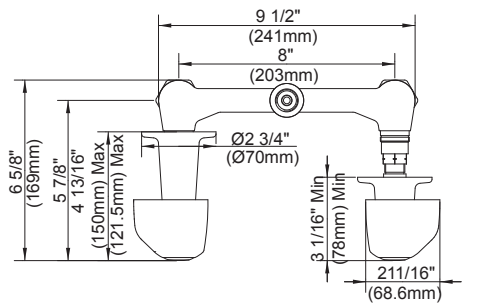

SPECIFICATIONS

Features/Benefits

- Diverter on Tub Spout
- Threaded Diverter Spout
- Includes Cast Brass Body on 8" Center with Sliding Sleeve Escutcheon or Threaded Escutcheon
- Includes Compression Cartridges
- 1.75 gpm (6.6 L/min) Max Flow @ 80 psi
- Includes Viper® Single Function Showerhead G0049108
- 6" Threaded Shower Arm

SKU# Numbers

G0048220	Shower Only, IPS/Sweat, Threaded Escutcheon
G0748220	Shower Only, IPS/Sweat, Threaded Escutcheon
G004822083	Shower Only, IPS/Sweat, Sliding Sleeve Escutcheon
G074822083	Shower Only, IPS/Sweat, Sliding Sleeve Escutcheon
G0048720	Tub & Shower, IPS/Sweat, Threaded Escutcheon
G004872083	Tub & Shower, IPS/Sweat, Sliding Sleeve Escutcheon
G0748720	Tub & Shower, IPS/Sweat, Threaded Escutcheon
G0048721	Tub & Shower, Sweat, Threaded Escutcheon

Prefixes Available

07- Metal Fluted Handle

Suffixes Available

-83 Sliding Sleeve Escutcheon

Available Color/Finishes

Chrome

Please see gerber-us.com or current price list for available finishes. Finish is defined by additional suffix.

Standards & Certifications

Submittal Information:

Name: _____
Location: _____

Contractor: _____
Contact #: _____