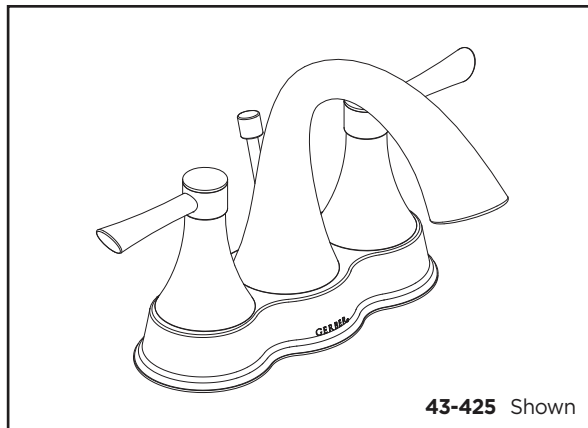

GERBER

43-425 Series Riverdale® Two Handle Lavatory Faucet

Features:

- Three hole installation
- Ceramic disc cartridges G0086986 & G0086987
- Brass pop-up drain
- 4" center to center installation range
- Chrome, brushed nickel and tumbled bronze finishes
- 1.2 gpm (4.5 L/min) maximum aerator GA66D65865N @ 60 psi
- Lead free waterway per NSF/ANSI 372
- Fully ADA compliant
- Limited lifetime warranty
- Meets CEC requirements

Standards & Certifications:

- ASME A112.18.1M
- NSF/ANSI 372
- ICC/ANSI A117.1
- IAPMO/cUPC
- MASS code
- EPA/WaterSense Pending

Catalog Numbers:

- **43-425** Chrome
- **43-425-BN** Brushed Nickel
- **43-425-BR** Tumbled Bronze

Prefixes Available:

None

Suffixes Available

- -BN Brushed Nickel
- -BR Tumbled Bronze

Job Name	
Date	
Model Specified	
Quantity	
Customer	
Contractor	
Architect/engineer	

Gerber Toll Free Technical Support: 888-648-6466
www.gerberonline.com