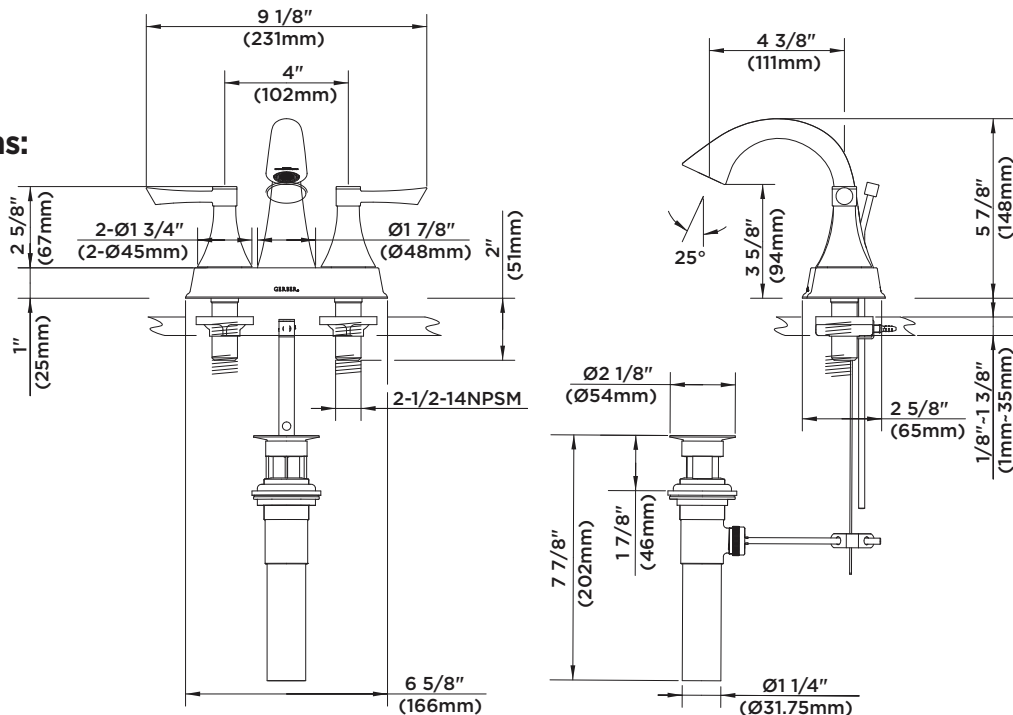

GERBER

43-425 Series Riverdale® Two Handle Lavatory Faucet

Features:

- Three hole installation
- Ceramic disc cartridges G0086986 & G0086987
- Brass pop-up drain
- 4" center to center installation range
- Chrome, brushed nickel and tumbled bronze finishes
- 1.2 gpm (4.5 L/min) maximum aerator GA66D65865N @ 60 psi
- Lead free waterway per NSF/ANSI 372
- Fully ADA compliant
- Limited lifetime warranty
- Meets CEC requirements

Standards & Certifications:

- ASME A112.18.1M
- NSF/ANSI 372
- ICC/ANSI A117.1
- IAPMO/cUPC
- MASS code
- EPA/WaterSense Pending

Catalog Numbers:

- **43-425** Chrome
- **43-425-BN** Brushed Nickel
- **43-425-BR** Tumbled Bronze

Prefixes Available:

None

Suffixes Available

- -BN Brushed Nickel
- -BR Tumbled Bronze

Job Name	
Date	
Model Specified	
Quantity	
Customer	
Contractor	
Architect/engineer	

Gerber Toll Free Technical Support: 888-648-6466
www.gerberonline.com