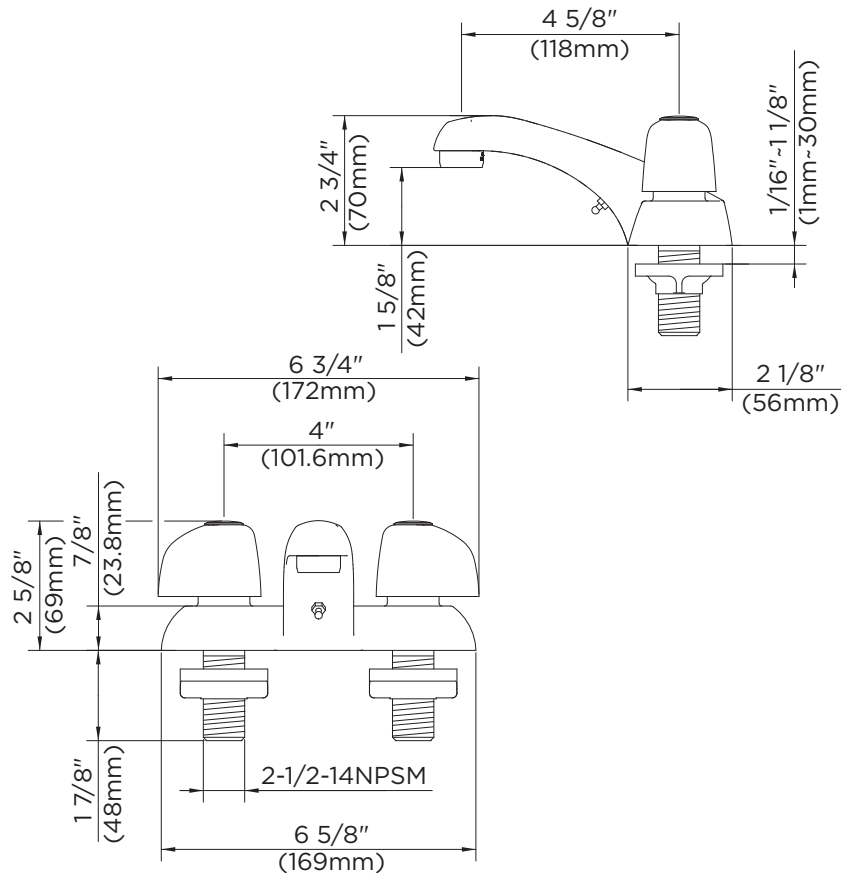

GERBER

43-411 Series Gerber Classics Two Handle Lavatory Faucet

NSF/ANSI 372

Features:

- Three hole installation
- Cast brass, heavy chrome plated body
- Metal handles with acrylic hot and cold index buttons
- Compression stems with renewable brass seats
- Working parts can be easily replaced
- 4" centers for mounting
- 1.5 gpm (5.7 L/min) maximum aerator G0091572 @ 60 psi
- Lead free waterway per NSF/ANSI 372
- Fully ADA compliant
- Limited lifetime warranty

Standards & Certifications:

- ASME A112.18.1M
- NSF/ANSI 372
- ICC/ANSI A117.1
- IAPMO/cUPC
- MASS code
- EPA/WaterSense

Catalog Numbers:

- **43-411** With Chain Stay
- **07-43-411** With Chain Stay
- **43-413** Less Pop-up and Pop-up Hole
- **43-411-65** Less Drain, With Button
- **07-43-411-65** Less Drain, With Button
- **43-411-65-66** Less Drain, With Button
- **43-411-66** With Chain Stay, Less Drain

Prefixes Available:

For Less Handles, Ceramic Cartridges,
See 53-100 Series
07- Metal Fluted Handles

Suffixes Available:

- -65 With Button
- -66 Wrist Blade Handle

Job Name	
Date	
Model Specified	
Quantity	
Customer	
Contractor	
Architect/engineer	

Gerber Toll Free Technical Support: 888-648-6466
www.gerberonline.com