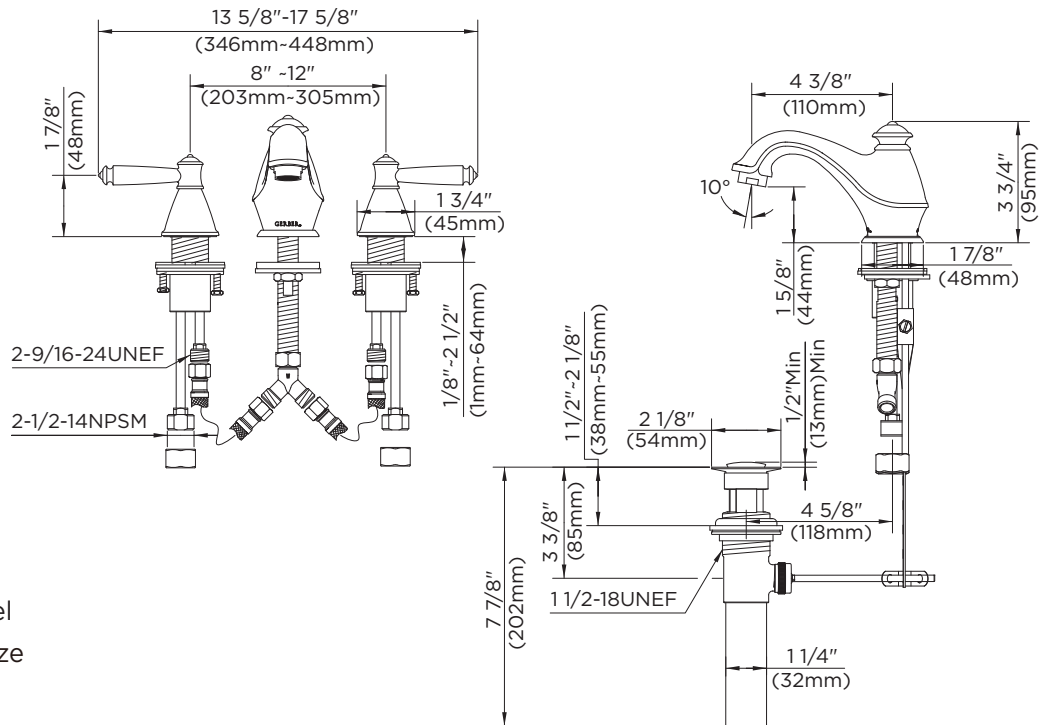

GERBER

43-005 Series Waveland™ Two Handle Lavatory Faucet

Features:

- 3-hole installation
- Traditional styling
- Mini-Widespread, 8" to 12" centers
- Includes pop-up drain GA605007 with color-matching cap and rough brass tailpiece
- Ceramic disc cartridges G0086986 & G0086987
- **Chrome**, brushed nickel and tumbled bronze finishes
- 1.2 gpm (4.5 L/min) maximum aerator GA66D66355N @ 60 psi
- Lead free waterway per NSF/ANSI 372
- Fully ADA compliant
- Limited lifetime warranty
- Meets CEC requirements

43-005 Shown

Technical Specifications:

- ASME A112.18.1M
- NSF/ANSI 372
- IAPMO/cUPC
- ICC/ANSI A117.1
- Mass Code
- EPA/Watersense

Catalog Numbers:

- 43-005 Chrome
- 43-005-BN Brushed Nickel
- 43-005-BR Tumbled Bronze