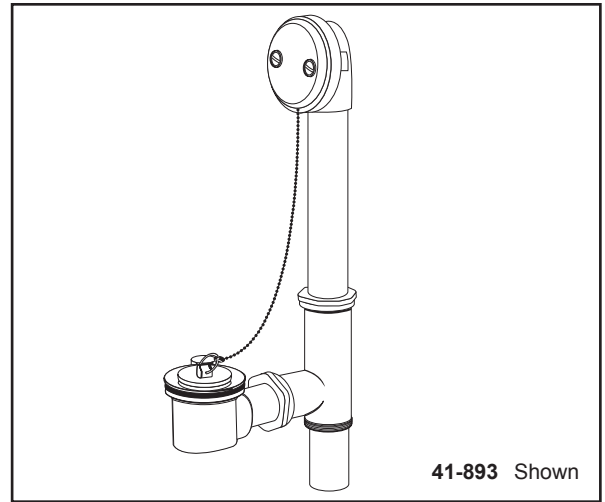

Features:

- Fits most tubs 14" to 16" high
- 1-1/2" brass tubing in 17 and 20 Gauges
- Patented adjustable self-retaining rubber head gasket
- Cast brass shoe plug
- Heavy duty cast red brass head, tee and shoe
- Cast red brass coupling nuts supplied with 17 and 20 Gauge Tubing
- Solid rubber stopper with metal post
- Heavy duty chain
- Partially assembled in carton
- Compartmentalized packaging
- Reducing 1-3/8" tail piece for leg tubs
- Rough chrome plated castings and tubes
- Available in Chrome only

Technical Specifications:

- CSA B125-93

Catalog Numbers:

41-893 17 Gauge (Chrome)

41-894 20 Gauge (Chrome)

Suffixes Available:

-76 Retaining Ring (Compliance w/Chicago Code In Special Finishes)

41-893 Shown