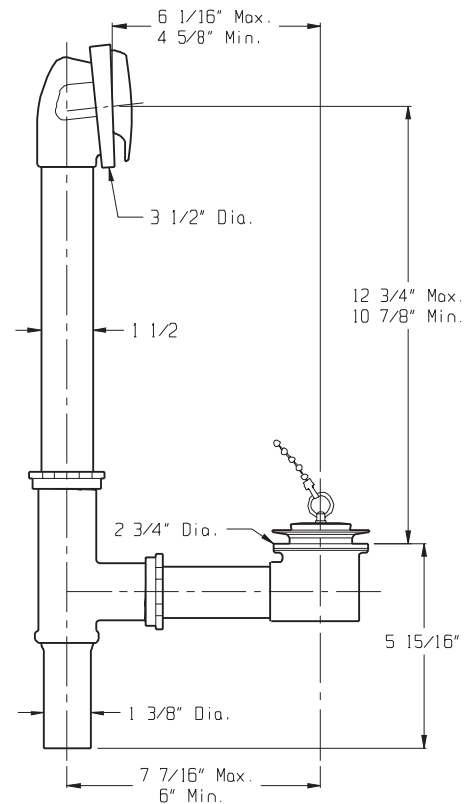

Features:

- Fits most tubs 14" to 16" high
- 1-1/2" brass tubing in 17 and 20 Gauges
- Patented adjustable self-retaining rubber head gasket
- Cast brass shoe plug
- Heavy duty cast red brass head, tee and shoe
- Cast red brass coupling nuts supplied with 17 and 20 Gauge Tubing
- Solid rubber stopper with metal post
- Heavy duty chain
- Partially assembled in carton
- Compartmentalized packaging
- Reducing 1-3/8" tail piece for leg tubs
- Rough chrome plated castings and tubes
- Available in Chrome only

Technical Specifications:

- CSA B125-93

Catalog Numbers:

41-893 17 Gauge (Chrome)

41-894 20 Gauge (Chrome)

Suffixes Available:

-76 Retaining Ring (Compliance w/Chicago Code In Special Finishes)

41-893 Shown