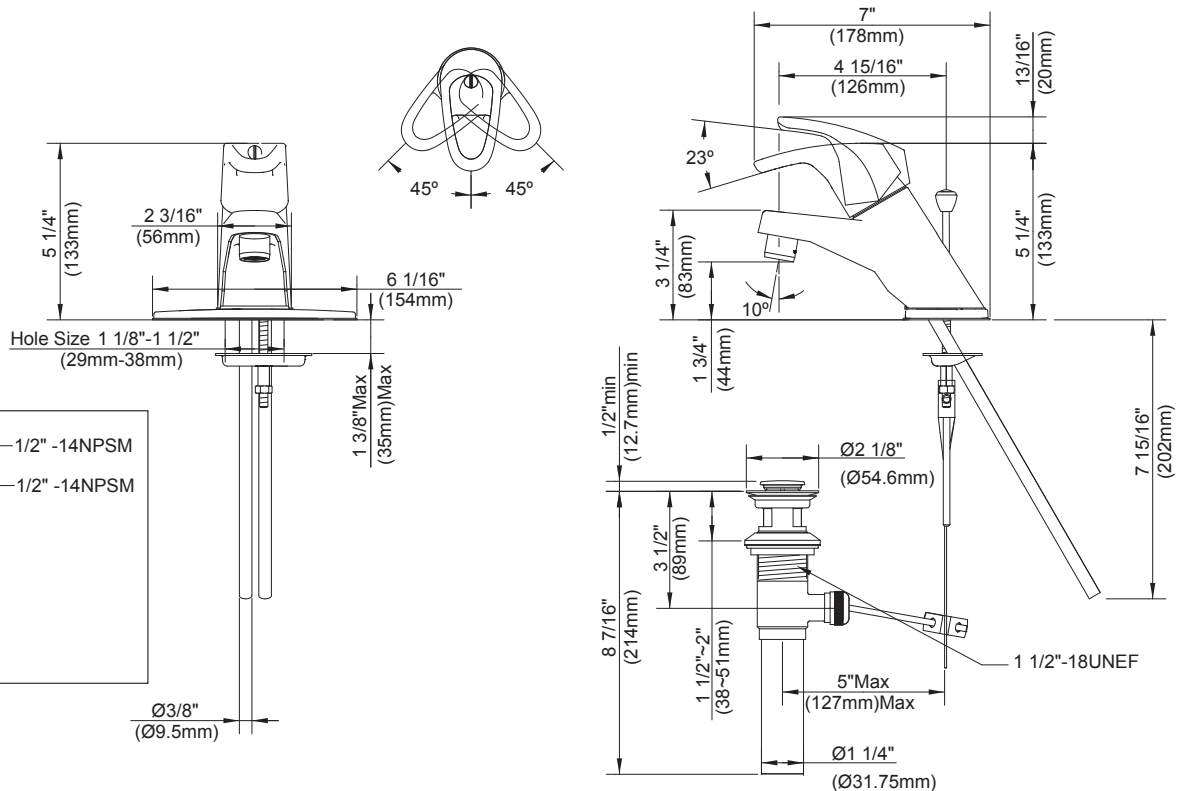

Mount Type

Standards & Certifications

Submittal Information:

Name: _____
Location: _____

Contractor: _____
Contact #: _____