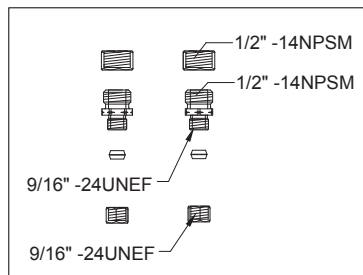

Mount Type

Standards & Certifications

Submittal Information:

Name: _____
Location: _____

Contractor: _____
Contact #: _____