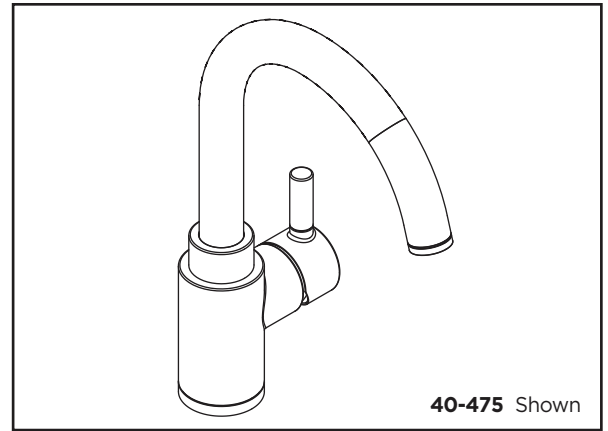

GERBER

40-475 Series Wicker Park™

Single Handle Pull-Down Kitchen Faucet

Features:

- Single hole installation (deck plate not included)
- Ceramic disc cartridge, G0092298, w/temp limit stop
- 2.2 gpm (8.3 L/min) maximum aerator G0093905 @ 60 psi
- Pull-down swivel spout
- Aerated spray function
- Chrome and stainless steel finishes
- Lead free waterway per NSF/ANSI 372
- Limited lifetime warranty
- Fully ADA compliant

Optional Components:

8" deck plate (Product # 97-348)

Standards & Certifications:

- ASME A112.18.1M
- NSF/ANSI 372
- IAPMO/cUPC
- ICC/ANSI A117.1
- MASS Code

Catalog Numbers:

40-475 Chrome

40-475-SS Stainless Steel