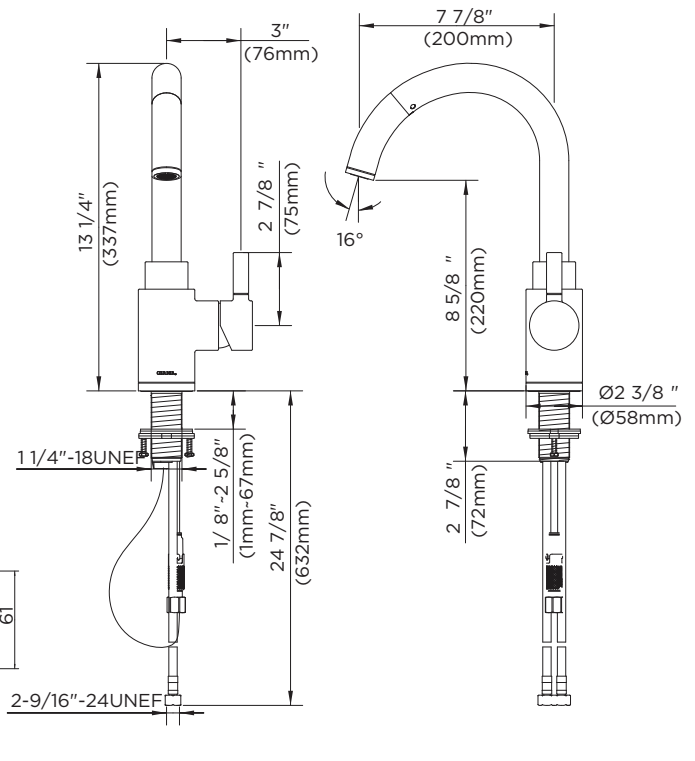

GERBER

40-475 Series Wicker Park™

Single Handle Pull-Down Kitchen Faucet

Features:

- Single hole installation (deck plate not included)
- Ceramic disc cartridge, G0092298, w/temp limit stop
- 2.2 gpm (8.3 L/min) maximum aerator G0093905 @ 60 psi
- Pull-down swivel spout
- Aerated spray function
- Chrome and stainless steel finishes
- Lead free waterway per NSF/ANSI 372
- Limited lifetime warranty
- Fully ADA compliant

Optional Components:

8" deck plate (Product # 97-348)

Standards & Certifications:

- ASME A112.18.1M
- NSF/ANSI 372
- IAPMO/cUPC
- ICC/ANSI A117.1
- MASS Code

Catalog Numbers:

40-475 Chrome

40-475-SS Stainless Steel