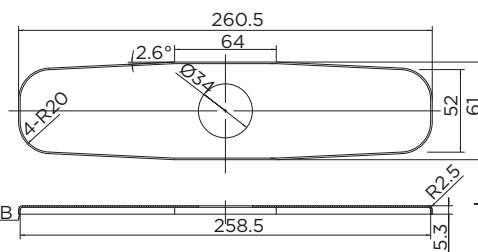

GERBER

40-475 Series Wicker Park™

Single Handle Pull-Down Kitchen Faucet

Features:

- Single hole installation (deck plate not included)
- Ceramic disc cartridge, G0092298, w/temp limit stop
- 2.2 gpm (8.3 L/min) maximum aerator G0093905 @ 60 psi
- Pull-down swivel spout
- Aerated spray function
- Chrome and stainless steel finishes
- Lead free waterway per NSF/ANSI 372
- Limited lifetime warranty
- Fully ADA compliant

Optional Components:

8" deck plate (Product # 97-348)

Standards & Certifications:

- ASME A112.18.1M
- NSF/ANSI 372
- IAPMO/cUPC
- ICC/ANSI A117.1
- MASS Code

Catalog Numbers:

40-475 Chrome

40-475-SS Stainless Steel