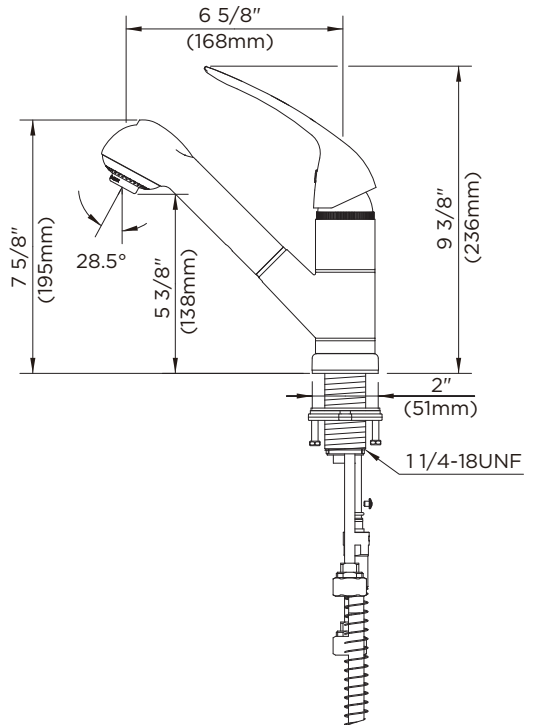

GERBER

40-465-W Maxwell® SE Pull-Out Kitchen Faucet

Features:

- 1 or 3 hole installation (8" deck plate included)
- Ceramic disc cartridge, G0092298, w/temp limit stop
- Washerless cartridge G0097499
- 2.2 gpm (8.3 L/min) maximum aerator G0093156 @ 60 psi
- Pull-out spout
- Chrome or stainless steel finish
- Lead free waterway per NSF/ANSI 372
- Fully ADA compliant
- Limited lifetime warranty

- W Washerless
- SS Stainless Steel

Job Name	
Date	
Model Specified	
Quantity	
Customer	
Contractor	
Architect/engineer	

Gerber Toll Free Technical Support: 888-648-6466
www.gerberonline.com