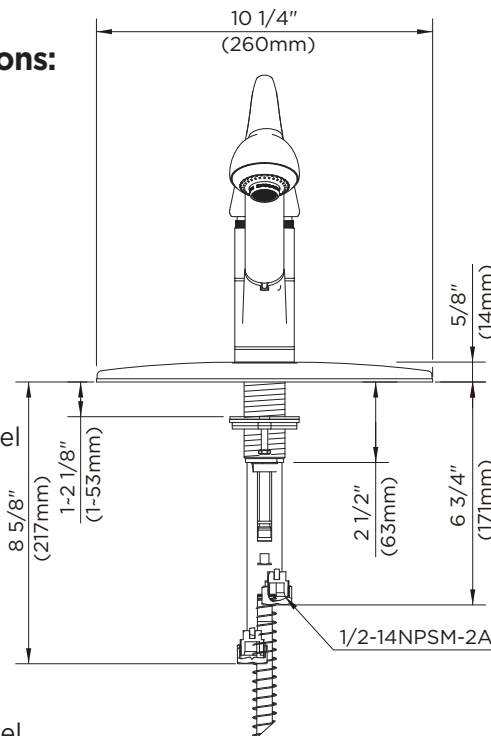

GERBER

40-465-W Maxwell® SE Pull-Out Kitchen Faucet

Features:

- 1 or 3 hole installation (8" deck plate included)
- Ceramic disc cartridge, G0092298, w/temp limit stop
- Washerless cartridge G0097499
- 2.2 gpm (8.3 L/min) maximum aerator G0093156 @ 60 psi
- Pull-out spout
- Chrome or stainless steel finish
- Lead free waterway per NSF/ANSI 372
- Fully ADA compliant
- Limited lifetime warranty

- W Washerless
- SS Stainless Steel

Job Name	
Date	
Model Specified	
Quantity	
Customer	
Contractor	
Architect/engineer	

Gerber Toll Free Technical Support: 888-648-6466
www.gerberonline.com