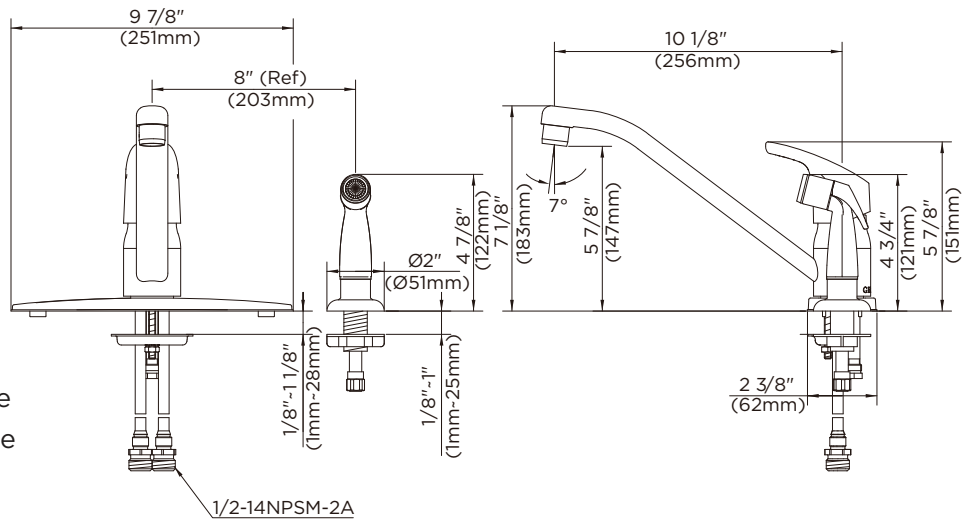

Catalog Numbers:

1. **40-100**   Less Spray, Chrome
   40-400   With Spray, Chrome

Prefixes Available:

None

Suffixes Available

None

Job Name	
Date	
Model Specified	
Quantity	
Customer	
Contractor	
Architect/engineer	

Gerber Toll Free Technical Support: 888-648-6466
www.gerberonline.com