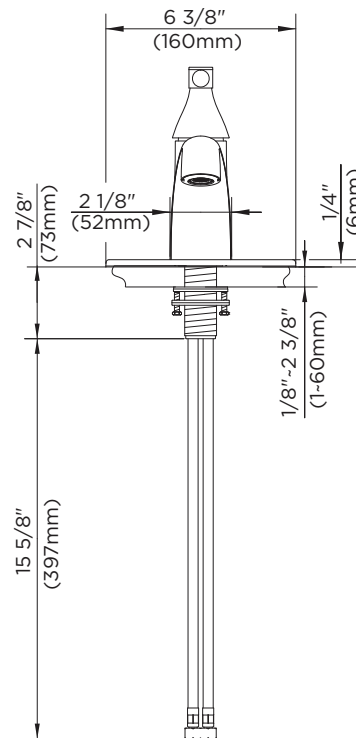

GERBER

40-370 Series Riverdale™ Single Handle Lavatory Faucet

NSF/ANSI 372

Features:

- 1 or 3 hole installation (deck plate for 3 hole installation included)
- Ceramic disc cartridge GA507906N
- Metal pop-up drain
- Chrome, brushed nickel and tumbled bronze finishes
- 1.2 gpm (4.5 L/min) maximum aerator GA66D65865N @ 60 psi
- Lead free waterway per NSF/ANSI 372
- Fully ADA compliant
- Limited lifetime warranty
- Meets CEC requirements

Standards & Certifications:

- ASME A112.18.1M
- NSF/ANSI 372
- IAPMO/cUPC
- ICC/ANSI A117.1
- EPA/Watersense
- MASS Code

Catalog Numbers:

- **40-370** Chrome
- **40-370-BN** Brushed Nickel
- **40-370-BR** Tumbled Bronze

Prefixes Available:

None

Suffixes Available:

- -BN Brushed Nickel
- -BR Tumbled Bronze

Job Name	
Date	
Model Specified	
Quantity	
Customer	
Contractor	
Architect/engineer	

Gerber Toll Free Technical Support: 888-648-6466
www.gerberonline.com