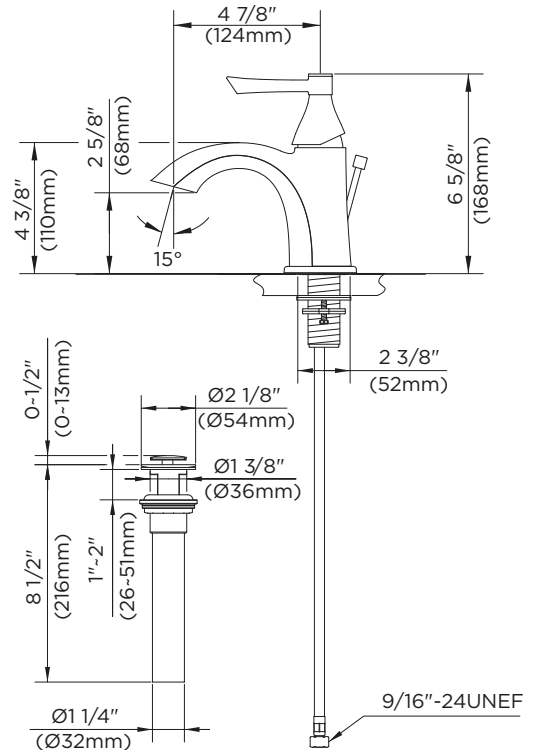

GERBER

40-370 Series Riverdale™ Single Handle Lavatory Faucet

NSF/ANSI 372

Features:

- 1 or 3 hole installation (deck plate for 3 hole installation included)
- Ceramic disc cartridge GA507906N
- Metal pop-up drain
- Chrome, brushed nickel and tumbled bronze finishes
- 1.2 gpm (4.5 L/min) maximum aerator GA66D65865N @ 60 psi
- Lead free waterway per NSF/ANSI 372
- Fully ADA compliant
- Limited lifetime warranty
- Meets CEC requirements

Standards & Certifications:

- ASME A112.18.1M
- NSF/ANSI 372
- IAPMO/cUPC
- ICC/ANSI A117.1
- EPA/Watersense
- MASS Code

Catalog Numbers:

- **40-370** Chrome
- **40-370-BN** Brushed Nickel
- **40-370-BR** Tumbled Bronze

Prefixes Available:

None

Suffixes Available:

- -BN Brushed Nickel
- -BR Tumbled Bronze

Job Name	
Date	
Model Specified	
Quantity	
Customer	
Contractor	
Architect/engineer	

Gerber Toll Free Technical Support: 888-648-6466
www.gerberonline.com