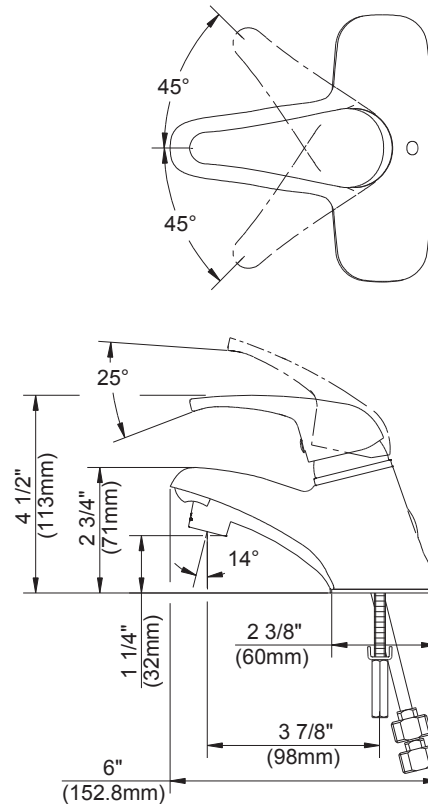

Submittal Information:

Name: _____
Location: _____

Contractor: _____
Contact #: _____