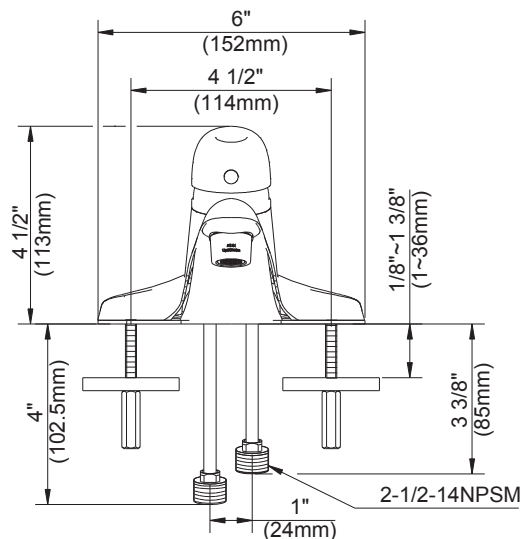

Submittal Information:

Name: _____
Location: _____

Contractor: _____
Contact #: _____