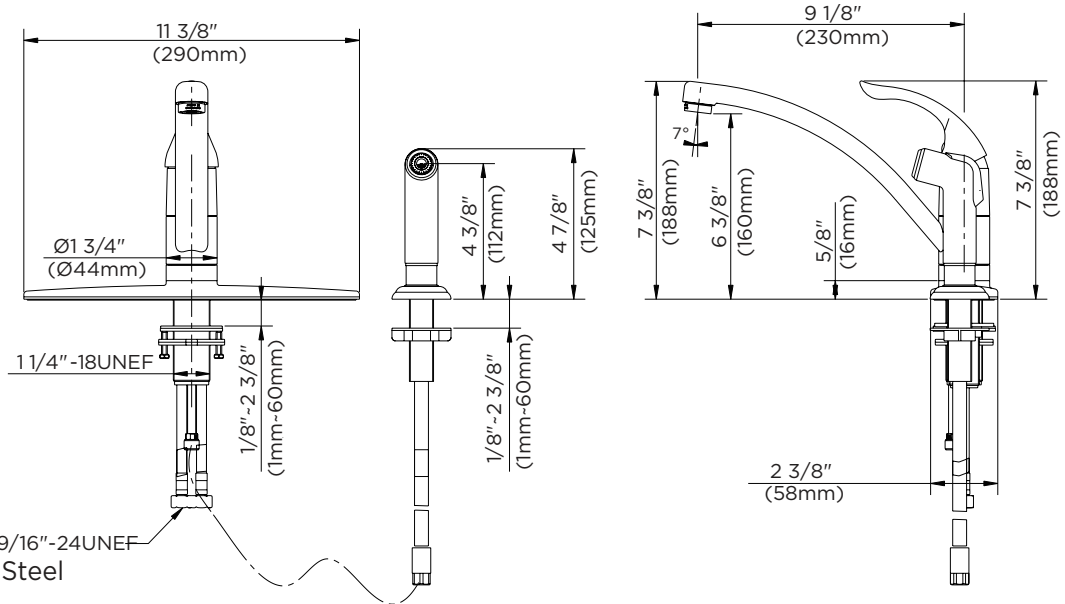

Catalog Numbers:

40-042 With Spray, Chrome

40-042-SS With Spray, Stainless Steel

Prefixes Available:

None

Suffixes Available:

SS: Stainless Steel

Job Name	
Date	
Model Specified	
Quantity	
Customer	
Contractor	
Architect/engineer	

Gerber Toll Free Technical Support: 1-888-648-6466
www.gerberonline.com