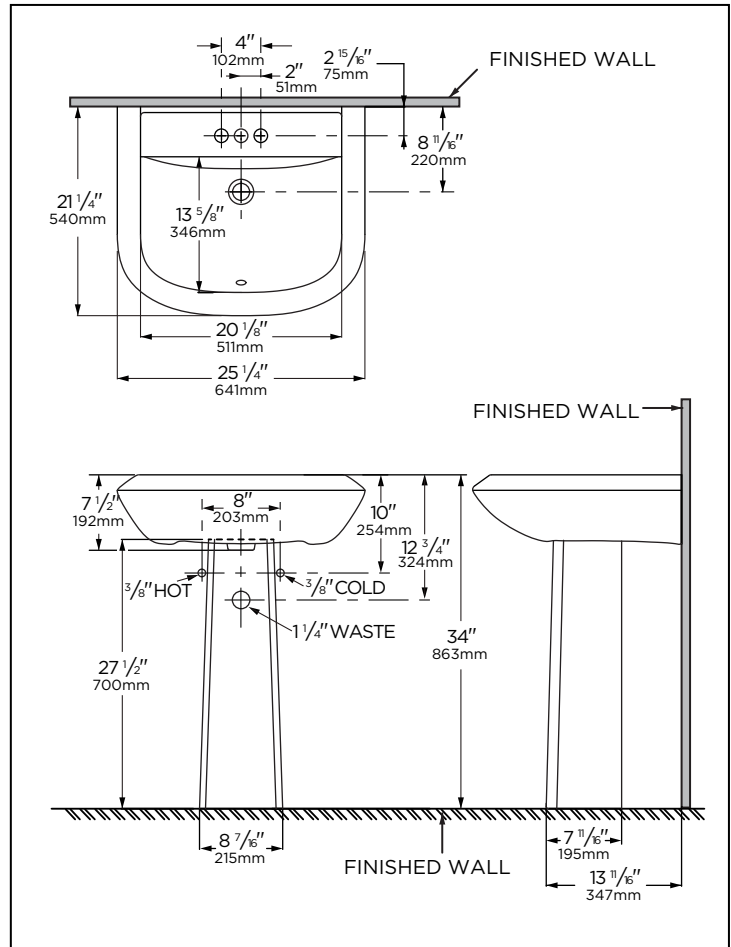

Features:

G0023592 / G0023595 / G0023599

<input type="checkbox"/> Combination	G0023592	G0023595	G0023599
<input type="checkbox"/> Sink	G0013592	G0013595	G0013599
<input type="checkbox"/> Pedestal	G0029834	G0029834	G0029834

- Vitreous China
- Concealed Front Overflow
- Cotemporary design compliments our Avalanche® toilets
- Wall hanger G0099161 Included
- Faucet and Drain not included

G0023595 Shown

Technical Information:

Combination	G0023592	G0023595	G0023599
Configuration	Single Hole	4" Centers	8" Centers
Height	34"		
Width	25 1/4"		
Depth	21 1/4"		
Inside Basin Dimension	20 1/8" x 13 5/8"		
Shipping weight Sink	47.6 lbs		
Shipping weight Pedestal	33.8 lbs		

NOTES: All dimensions are in inches and millimeters. Illustrations may not be drawn to scale.

IMPORTANT:

Dimensions of fixtures are nominal and may vary within the range of tolerances established by ASME standard A 112.19.2