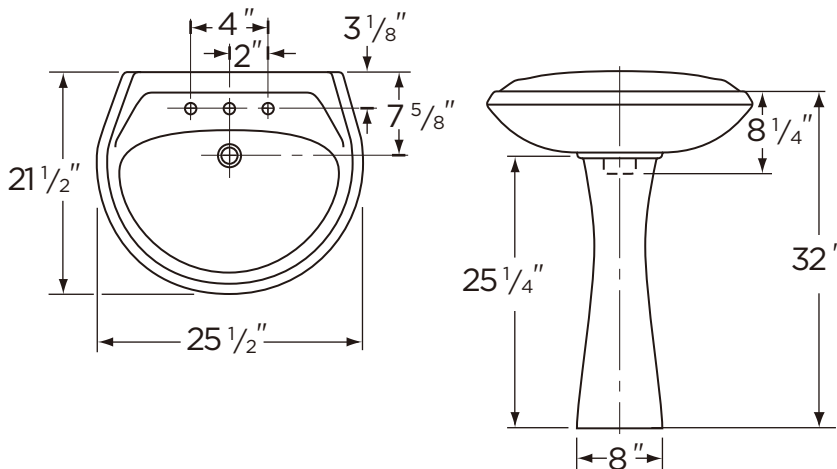

- 25 1/2" x 21 1/2" Pedestal Lavatory
- 4" Centers (22-574)
- 8" Centers (22-578)
- Discrete backsplash
- Fast Aligning One-Piece Hanger
- Optional +4" extended height pedestal (29-841)

Dimensions:

Height 32"
 Width 25 1/2"
 Depth 21 1/2"
 Shipping Weight 61 lbs

Warranty:

- Limited Lifetime Warranty

Specifications: Lavatory—#12-564 Shown

Pedestal—#29-840

www.gerberonline.com

NOTES:
All dimensions are in inches.
Illustrations may not be drawn to scale.

IMPORTANT:
Dimensions of fixtures are nominal and may vary within the range of tolerances established by ASME Standard A 112.19.2.