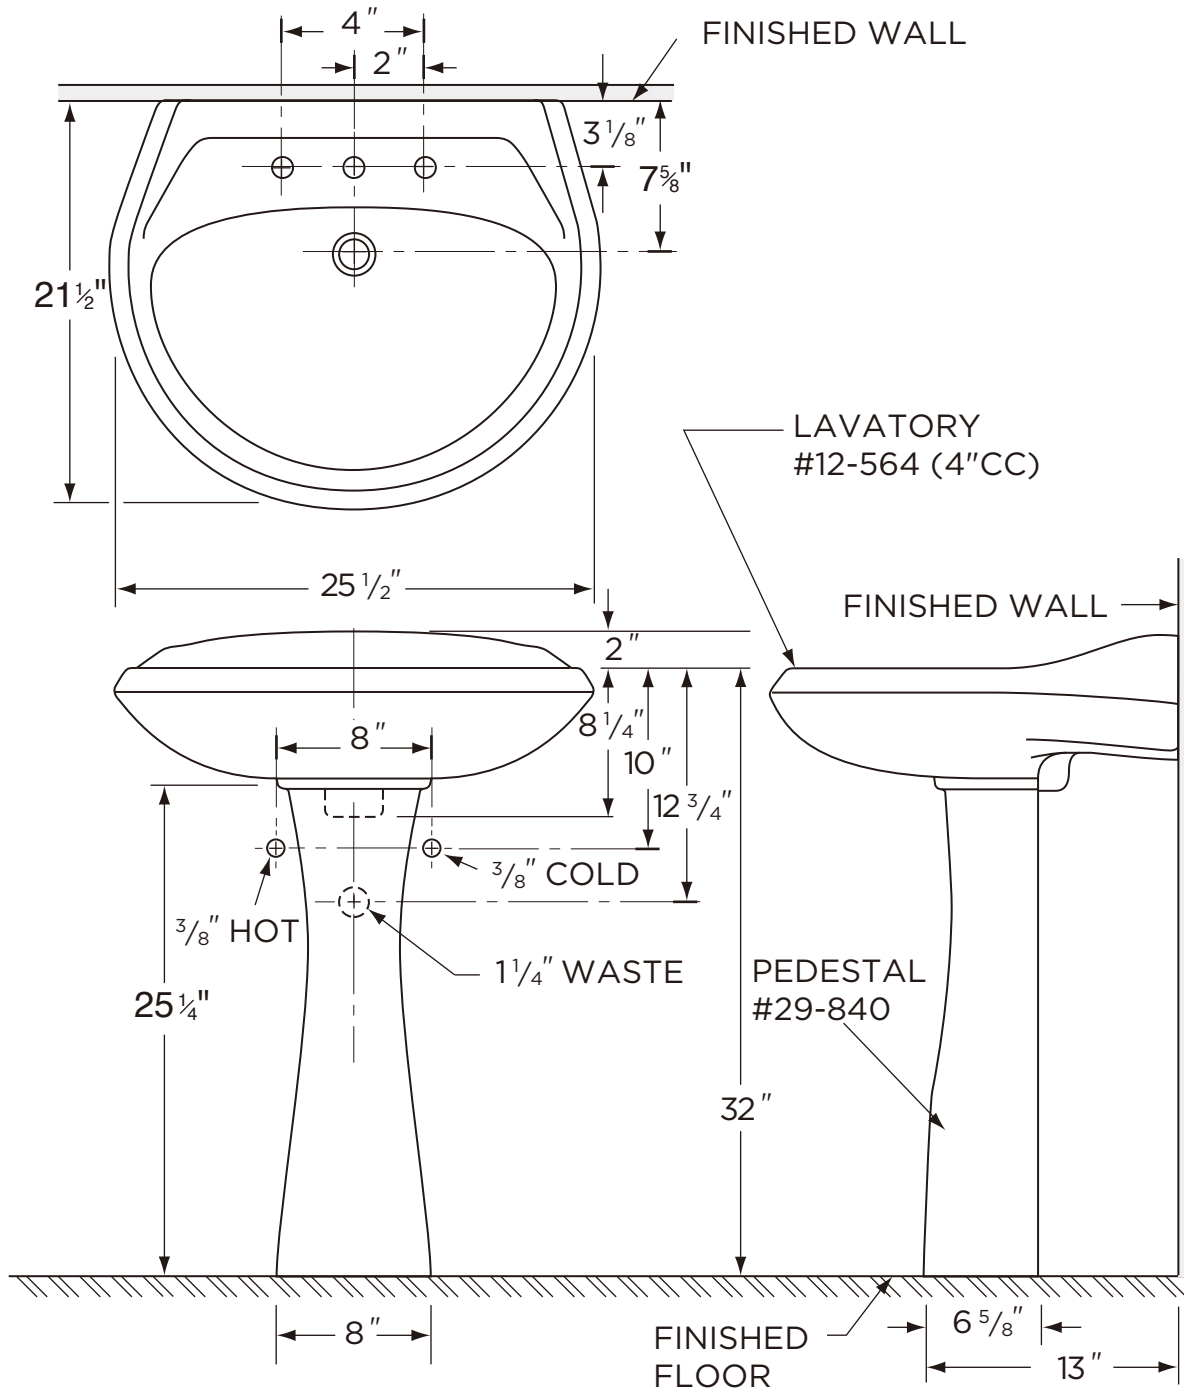

VITREOUS CHINA

LAVATORY
22-574 / 22-578

LAVATORIES

TOILETS

BIDETS / URINALS

CAST IRON

LA RIVE™ Lavatory & Pedestal

Features:

- 25 1/2" x 21 1/2" Pedestal Lavatory
- 4" Centers (22-574)
- 8" Centers (22-578)
- Discrete backsplash
- Fast Aligning One-Piece Hanger
- Optional +4" extended height pedestal (29-841)

Dimensions:

Height 32"
 Width 25 1/2"
 Depth 21 1/2"
 Shipping Weight 61 lbs

Warranty:

- Limited Lifetime Warranty

Specifications: Lavatory—#12-564 Shown

Pedestal—#29-840

www.gerberonline.com

NOTES:
All dimensions are in inches.
Illustrations may not be drawn to scale.

IMPORTANT:
Dimensions of fixtures are nominal and may vary within the range of tolerances established by ASME Standard A 112.19.2.