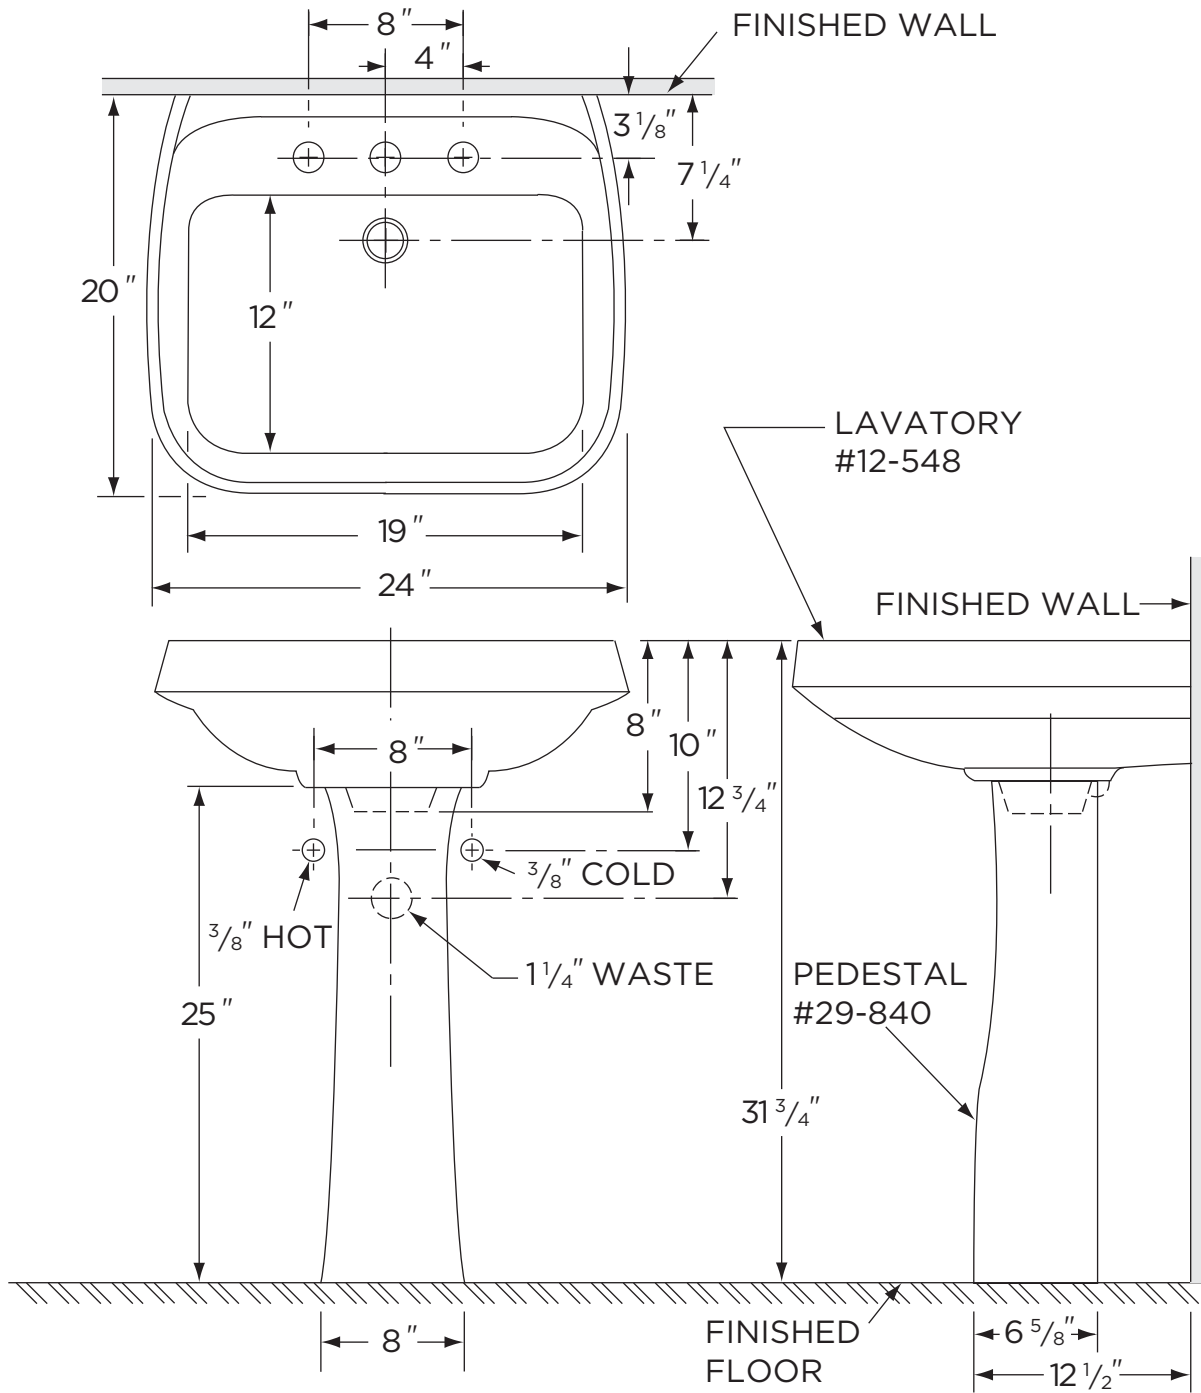

VITREOUS CHINA

LAVATORY

22-551 / 22-554 / 22-558

LAVATORIES

TOILETS

BIDETS / URINALS

CAST IRON

LA MER® Lavatory & Pedestal Unit

Features:

- 24" x 20" Pedestal Lavatory
- 1 Hole (22-551)
- 4" Centers (22-554)
- 8" Centers (22-558)
- 19" x 12" Bowl
- Back Overflow
- Fast Aligning One-Piece Hanger
- Various Colors

Dimensions:

Height 31 3/4"
 Width 24"
 Depth 20"
 Shipping Weight 57 lbs

Specifications: Lavatory—#12-548 Shown

Pedestal—#29-840

Job Name	
Date	
Model Specified	
Quantity	
Customer	
Contractor	
Architect/engineer	

www.gerberonline.com

LA MER®

22-551 / 22-554 / 22-558
Lavatory & Pedestal Unit
(Lavatory 12-548 with Pedestal 29-840)

NOTES:
All dimensions are in inches.
Illustrations may not be drawn to scale.

IMPORTANT:
Dimensions of fixtures are nominal and may vary within the range of tolerances established by ASME Standard A 112.19.2.