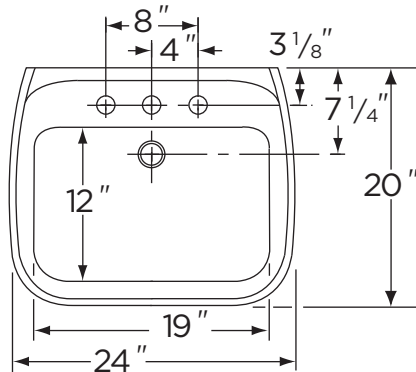

Features:

- 24" x 20" Pedestal Lavatory
- 1 Hole (22-551)
- 4" Centers (22-554)
- 8" Centers (22-558)
- 19" x 12" Bowl
- Back Overflow
- Fast Aligning One-Piece Hanger
- Various Colors

Dimensions:

Height 31 3/4"
 Width 24"
 Depth 20"
 Shipping Weight 57 lbs

Specifications: Lavatory—#12-548 Shown

Pedestal—#29-840

Job Name	
Date	
Model Specified	
Quantity	
Customer	
Contractor	
Architect/engineer	

www.gerberonline.com

LA MER®

22-551 / 22-554 / 22-558
Lavatory & Pedestal Unit
(Lavatory 12-548 with Pedestal 29-840)

NOTES:
All dimensions are in inches.
Illustrations may not be drawn to scale.

IMPORTANT:
Dimensions of fixtures are nominal and may vary within the range of tolerances established by ASME Standard A 112.19.2.