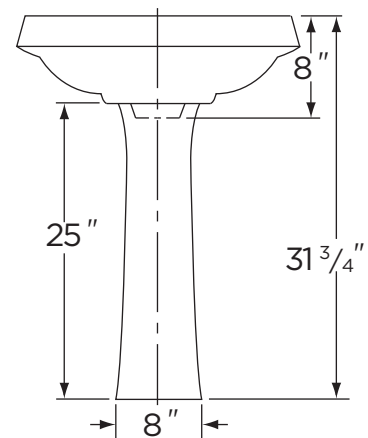

Features:

- 24" x 20" Pedestal Lavatory
- 1 Hole (22-551)
- 4" Centers (22-554)
- 8" Centers (22-558)
- 19" x 12" Bowl
- Back Overflow
- Fast Aligning One-Piece Hanger
- Various Colors

Dimensions:

Height 31 3/4"
 Width 24"
 Depth 20"
 Shipping Weight 57 lbs

Specifications: Lavatory—#12-548 Shown

Pedestal—#29-840

Job Name	
Date	
Model Specified	
Quantity	
Customer	
Contractor	
Architect/engineer	

www.gerberonline.com

LA MER®

22-551 / 22-554 / 22-558
Lavatory & Pedestal Unit
(Lavatory 12-548 with Pedestal 29-840)

NOTES:
All dimensions are in inches.
Illustrations may not be drawn to scale.

IMPORTANT:
Dimensions of fixtures are nominal and may vary within the range of tolerances established by ASME Standard A 112.19.2.