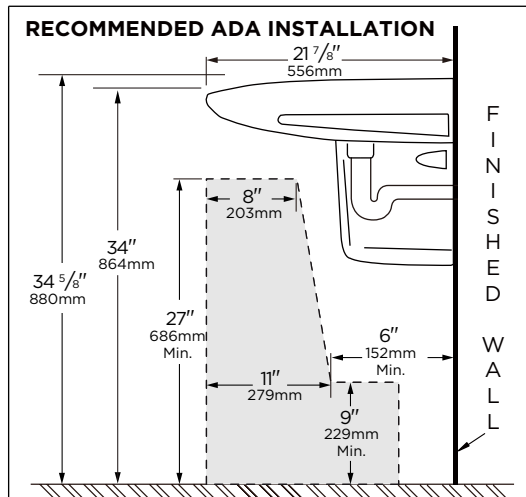

Features:

G0022474 / G0022478

<input type="checkbox"/> Combination	G0022474	G0022478
<input type="checkbox"/> Sink	G0012474	G0012478
<input type="checkbox"/> Pedestal	G0029832	G0029832

- Vitreous China
- Rear Overflow
- Wall Hung Lavatory shown with optional shroud
- Recessed self draining deck
- ADA compliant
- Hole Punched to fit on most standard carrier sizes
- Wall hanger is not included, designed for use with concealed arm carrier
- Faucet and Drain not included

G0022474 Shown

Technical Information:

Combination	G0022474	G0022478
Configuration	4" Centers	8" Centers
Height	15 1/2"	
Width	21 1/4"	
Depth	21 7/8"	
Inside Basin Dimension	15 3/4" x 14 3/8"	
Shipping weight Sink	51.4 lbs	
Shipping weight Pedestal	12 lbs	

NOTES: All dimensions are in inches and millimeters. Illustrations may not be drawn to scale.

IMPORTANT: Dimensions of fixtures are nominal and may vary within the range of tolerances established by ASME standard A 112.19.2