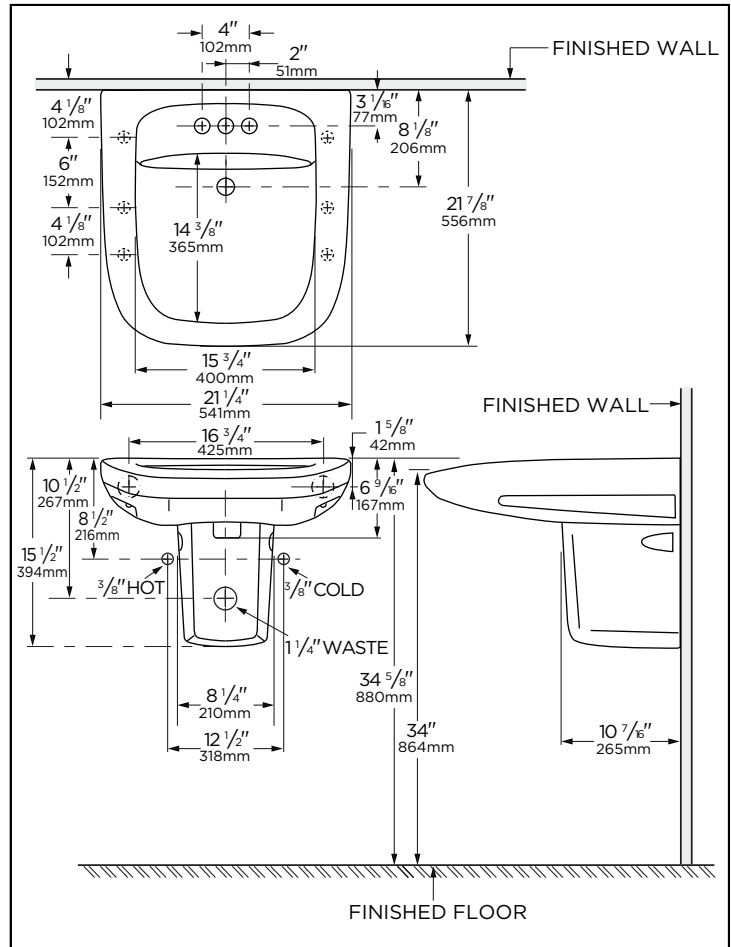

Features:

G0022474 / G0022478

<input type="checkbox"/> Combination	G0022474	G0022478
<input type="checkbox"/> Sink	G0012474	G0012478
<input type="checkbox"/> Pedestal	G0029832	G0029832

- Vitreous China
- Rear Overflow
- Wall Hung Lavatory shown with optional shroud
- Recessed self draining deck
- ADA compliant
- Hole Punched to fit on most standard carrier sizes
- Wall hanger is not included, designed for use with concealed arm carrier
- Faucet and Drain not included

G0022474 Shown

Technical Information:

Combination	G0022474	G0022478
Configuration	4" Centers	8" Centers
Height	15 1/2"	
Width	21 1/4"	
Depth	21 7/8"	
Inside Basin Dimension	15 3/4" x 14 3/8"	
Shipping weight Sink	51.4 lbs	
Shipping weight Pedestal	12 lbs	

NOTES: All dimensions are in inches and millimeters. Illustrations may not be drawn to scale.

IMPORTANT: Dimensions of fixtures are nominal and may vary within the range of tolerances established by ASME standard A 112.19.2