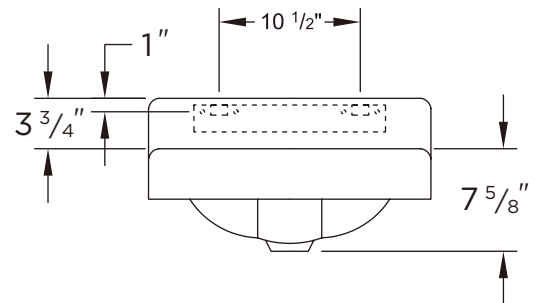

CAST IRON LAVATORY
12-901 / 12-904 / 12-904R / 12-908

Ledge Type

Features:

- 20" x 18" Cast Iron Wall-Hung Lavatory
- 1 Hole (12-901)
- 4" Centers (12-904)
- 4" Centers and Additional Hole on Right Side for Soap Dispenser (12-904R)
- 8" Centers (12-908)
- 3 3/4" Back Splash
- ADA Compliant
- Includes Wall Hangar and Mounting Hardware

Dimensions:

- Height 11 3/8"
- Width 20 1/2"
- Depth 17 3/4"
- Ledge Height 3 3/4"

Specifications: Cast Iron Wall Hung Lavatory Catalog# 12-904 Shown

Accessory:

99-193 Replacement Wall Hanger
 (see dimensions on back side)

Job Name	
Date	
Model Specified	
Quantity	
Customer	
Contractor	
Architect/engineer	

www.gerberonline.com

CAST IRON

12-901 / 12-904 / 12-908
Wall-Hung Lavatory

NOTES:
All dimensions are in inches.

Illustrations may not be drawn
to scale.

IMPORTANT:
Dimensions of fixtures are nominal and may vary
within the range of tolerances established by ASME
Standard A 112.19.2.