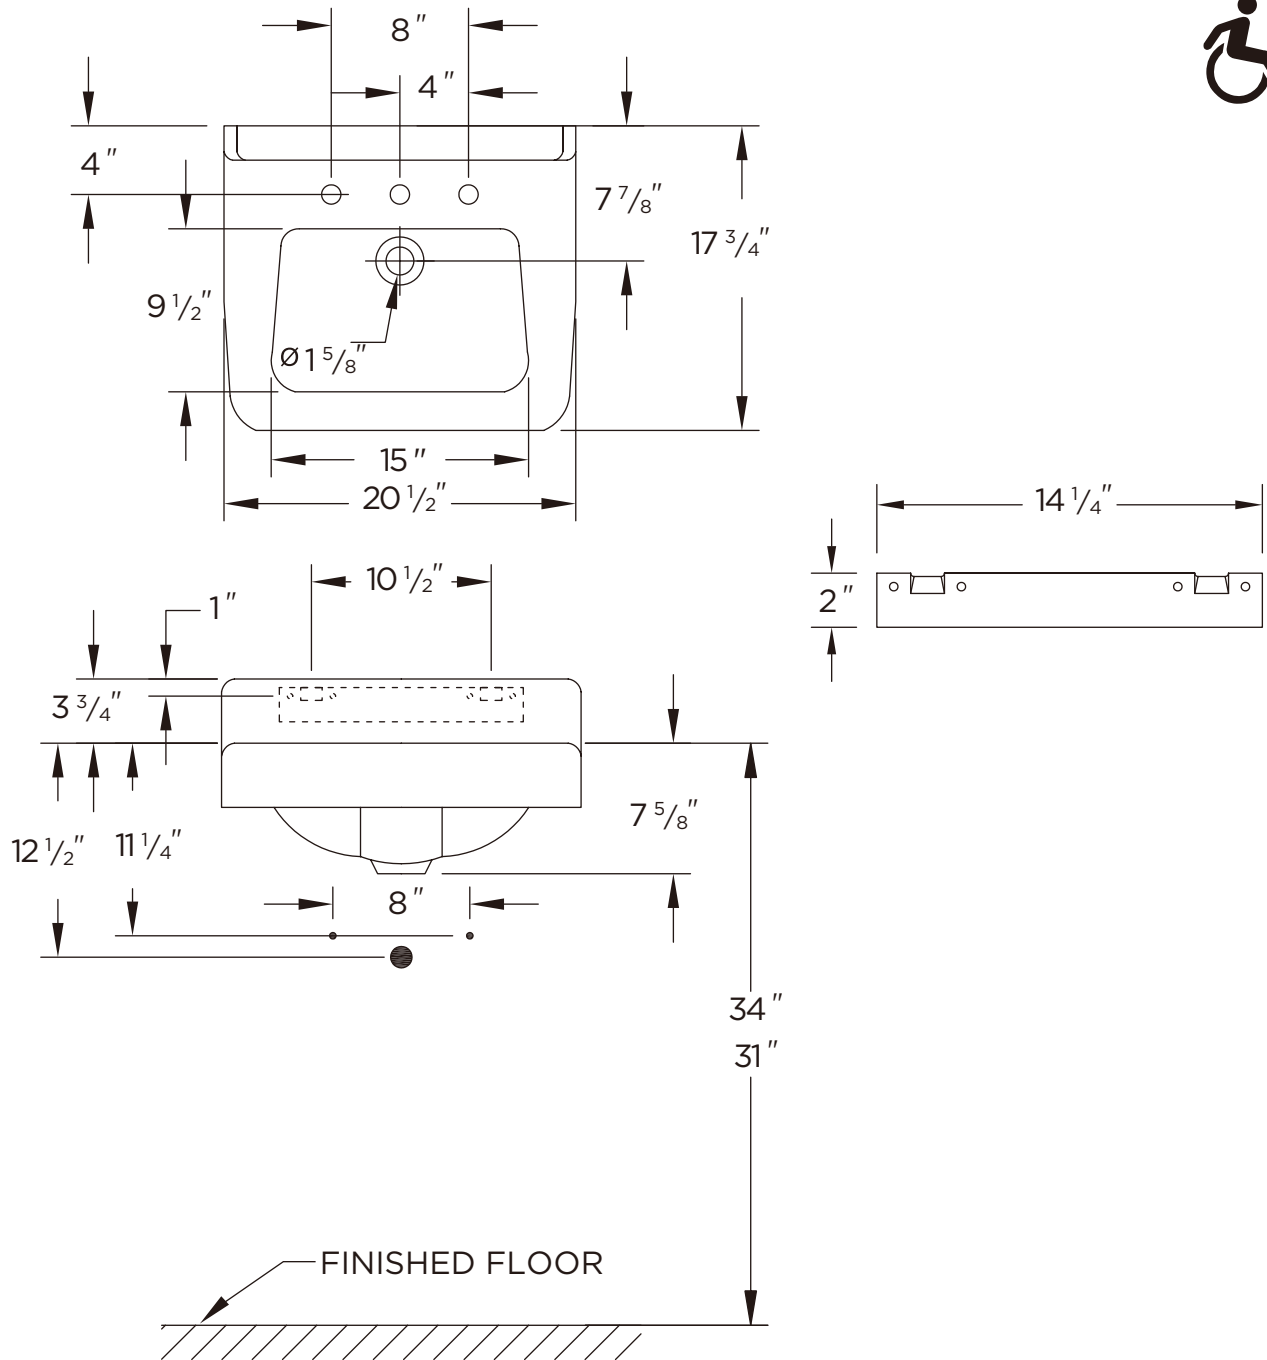

CAST IRON LAVATORY
12-901 / 12-904 / 12-904R / 12-908

Ledge Type

Features:

- 20" x 18" Cast Iron Wall-Hung Lavatory
- 1 Hole (12-901)
- 4" Centers (12-904)
- 4" Centers and Additional Hole on Right Side for Soap Dispenser (12-904R)
- 8" Centers (12-908)
- 3 3/4" Back Splash
- ADA Compliant
- Includes Wall Hangar and Mounting Hardware

Dimensions:

- Height 11 3/8"
- Width 20 1/2"
- Depth 17 3/4"
- Ledge Height 3 3/4"

Specifications: Cast Iron Wall Hung Lavatory Catalog# 12-904 Shown

Accessory:

99-193 Replacement Wall Hanger
 (see dimensions on back side)

Job Name	
Date	
Model Specified	
Quantity	
Customer	
Contractor	
Architect/engineer	

www.gerberonline.com

CAST IRON

12-901 / 12-904 / 12-908
Wall-Hung Lavatory

NOTES:
All dimensions are in inches.

Illustrations may not be drawn
to scale.

IMPORTANT:
Dimensions of fixtures are nominal and may vary
within the range of tolerances established by ASME
Standard A 112.19.2.