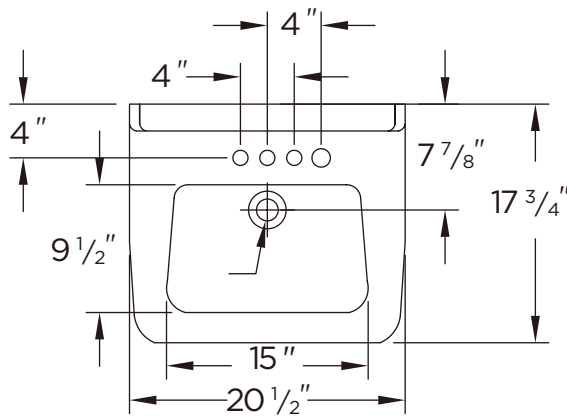

CAST IRON LAVATORY
12-901 / 12-904 / 12-904R / 12-908

Ledge Type

Features:

- 20" x 18" Cast Iron Wall-Hung Lavatory
- 1 Hole (12-901)
- 4" Centers (12-904)
- 4" Centers and Additional Hole on Right Side for Soap Dispenser (12-904R)
- 8" Centers (12-908)
- 3 3/4" Back Splash
- ADA Compliant
- Includes Wall Hangar and Mounting Hardware

Dimensions:

- Height 11 3/8"
- Width 20 1/2"
- Depth 17 3/4"
- Ledge Height 3 3/4"

Specifications: Cast Iron Wall Hung Lavatory Catalog# 12-904 Shown

Accessory:

99-193 Replacement Wall Hanger
 (see dimensions on back side)

Job Name	
Date	
Model Specified	
Quantity	
Customer	
Contractor	
Architect/engineer	

www.gerberonline.com

CAST IRON

12-901 / 12-904 / 12-908
Wall-Hung Lavatory

NOTES:
All dimensions are in inches.

Illustrations may not be drawn
to scale.

IMPORTANT:
Dimensions of fixtures are nominal and may vary
within the range of tolerances established by ASME
Standard A 112.19.2.