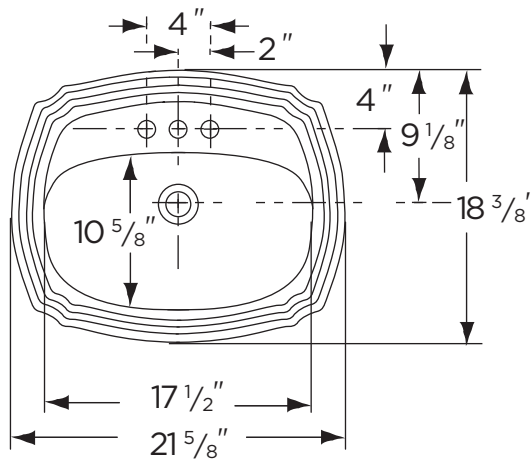

www.gerberonline.com

Job Name	
Date	
Model Specified	
Quantity	
Customer	
Contractor	
Architect/engineer