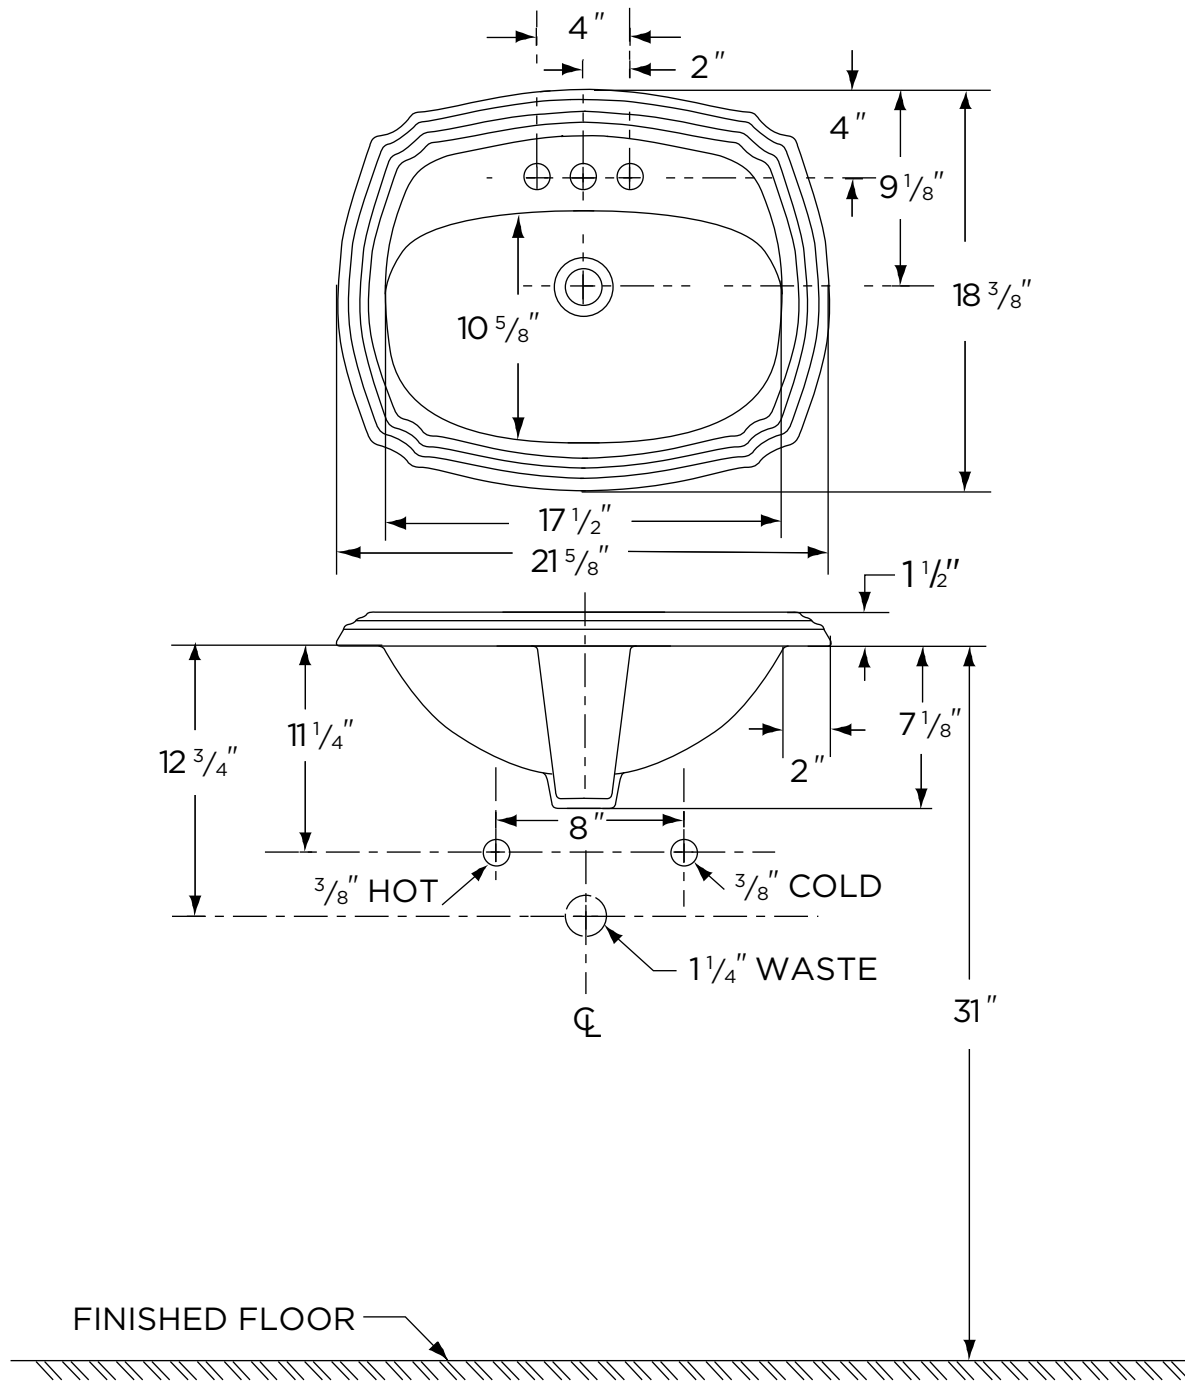

- Generous Wash Basin
- Concealed Front Overflow
- 21 5/8" x 18 3/8" Lavatory
- 17 1/2" x 10 5/8" Bowl
- 4" Centers (12-865)
- 8" Centers (12-869)
- Available in White

Dimensions:

Height 8 5/8"
 Width 21 5/8"
 Depth 18 3/8"
 Shipping Weight 33 lbs

Specifications: Lavatory—#12-865 Shown
Drain and anchoring kit not included

www.gerberonline.com

Job Name	
Date	
Model Specified	
Quantity	
Customer	
Contractor	
Architect/engineer	

PICTURESQUE™ LAVATORY

12-865 / 12-869
Self-Rimming Lavatory

NOTES:
All dimensions are in inches.
Illustrations may not be drawn to scale.

IMPORTANT:
Dimensions of fixtures are nominal and may vary within the range of tolerances established by ASME Standard A 112.19.2.