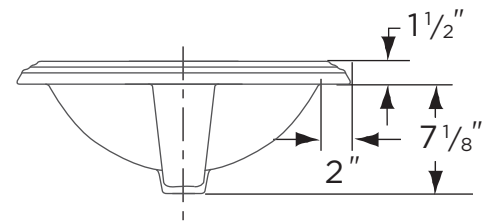

www.gerberonline.com

Job Name	
Date	
Model Specified	
Quantity	
Customer	
Contractor	
Architect/engineer