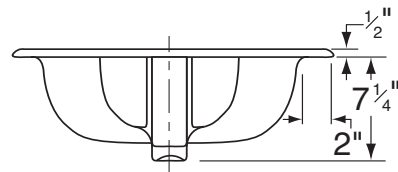

GERBER®
YOUR BUSINESS. YOUR BRAND.
www.gerberonline.com

Job Name	
Date	
Model Specified	
Quantity	
Customer	
Contractor	
Architect/engineer