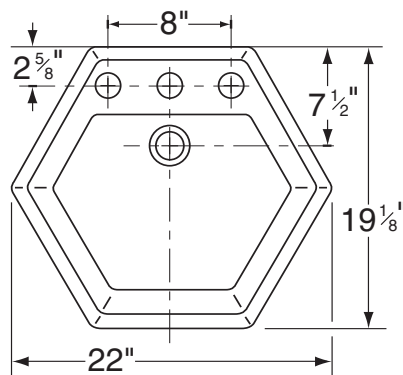

GERBER®
YOUR BUSINESS. YOUR BRAND.
www.gerberonline.com

Job Name	
Date	
Model Specified	
Quantity	
Customer	
Contractor	
Architect/engineer