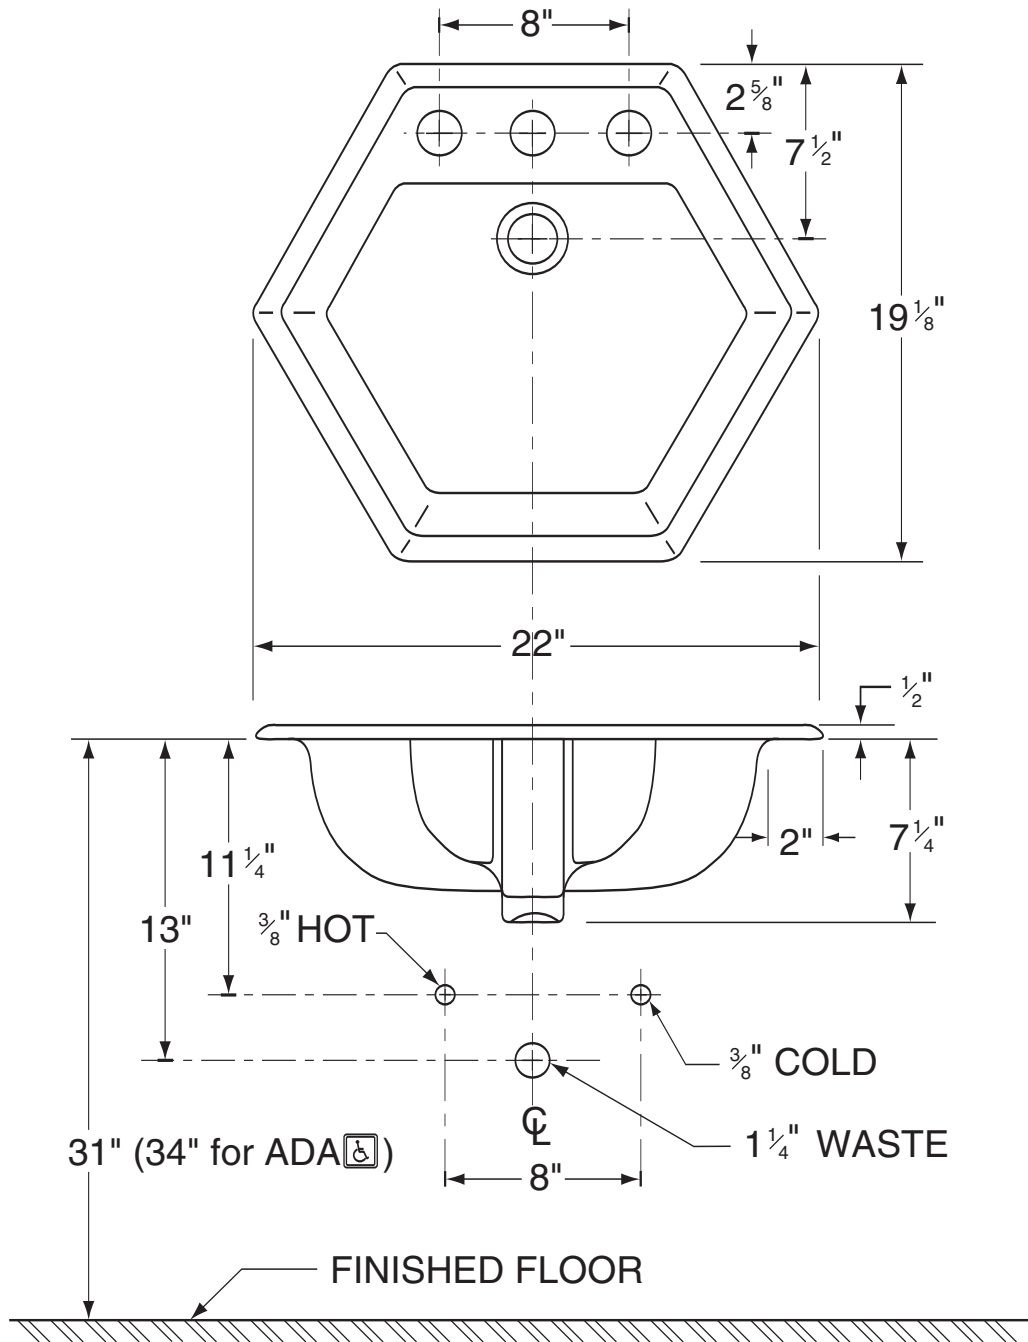

HEX-A-LAV Hexagon Self-Rimming

Features:

- 22" x 19" Hexagon Lavatory
- 1 Hole (12-861)
- 4" Centers (12-864)
- 8" Centers (12-868)
- Concealed Front Overflow
- ADA Compliant

Dimensions:

Height 7 3/4"
 Width 22"
 Depth 19 1/8"
 Shipping Weight 22 lbs

Catalog #12-868 Shown

GERBER®
 YOUR BUSINESS. YOUR BRAND.
www.gerberonline.com

Job Name	
Date	
Model Specified	
Quantity	
Customer	
Contractor	
Architect/engineer	

HEX-A-LAV

GERBER®

12-868
Hexagon Self-Rimming

NOTES:
All dimensions are in inches.
Illustrations may not be drawn to scale.

IMPORTANT:
Dimensions of fixtures are nominal and may vary within the range of tolerances established by ASME Standard A 112.19.2.