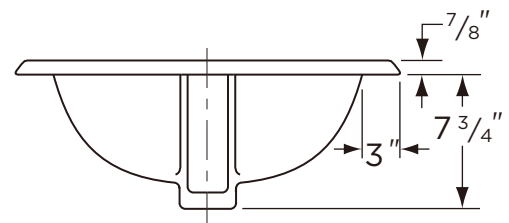

## OVAL Self-Rimming

### Features:

- 24" x 19" Oval Lavatory
- 1 Hole (12-821)
- 4" Centers (12-824)
- 8" Centers (12-828)
- Concealed Front Overflow
- Large Faucet Deck
- White, Bone, Biscuit

### Dimensions:

Height ..... 8 5/8"  
 Width ..... 24"  
 Depth ..... 19"  
 Shipping Weight ..... 26 lbs

Catalog# 12-824 Shown

Job Name	
Date	
Model Specified	
Quantity	
Customer	
Contractor	
Architect/engineer	

www.gerberonline.com

OVAL

12-828  
Oval Self-Rimming

NOTES:  
All dimensions are in inches.

Illustrations may not be drawn to scale.

IMPORTANT:

Dimensions of fixtures are nominal and may vary within the range of tolerances established by ASME Standard A 112.19.2.