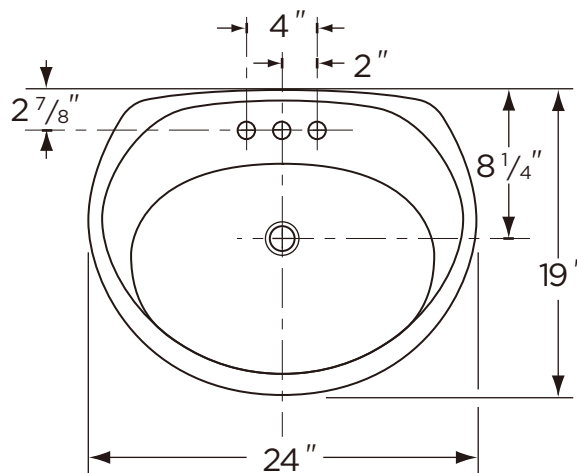

## OVAL Self-Rimming

### Features:

- 24" x 19" Oval Lavatory
- 1 Hole (12-821)
- 4" Centers (12-824)
- 8" Centers (12-828)
- Concealed Front Overflow
- Large Faucet Deck
- White, Bone, Biscuit

### Dimensions:

Height ..... 8 5/8"  
 Width ..... 24"  
 Depth ..... 19"  
 Shipping Weight ..... 26 lbs

Catalog# 12-824 Shown

Job Name	
Date	
Model Specified	
Quantity	
Customer	
Contractor	
Architect/engineer	

www.gerberonline.com

OVAL

12-828  
Oval Self-Rimming

NOTES:  
All dimensions are in inches.

Illustrations may not be drawn to scale.

IMPORTANT:

Dimensions of fixtures are nominal and may vary within the range of tolerances established by ASME Standard A 112.19.2.