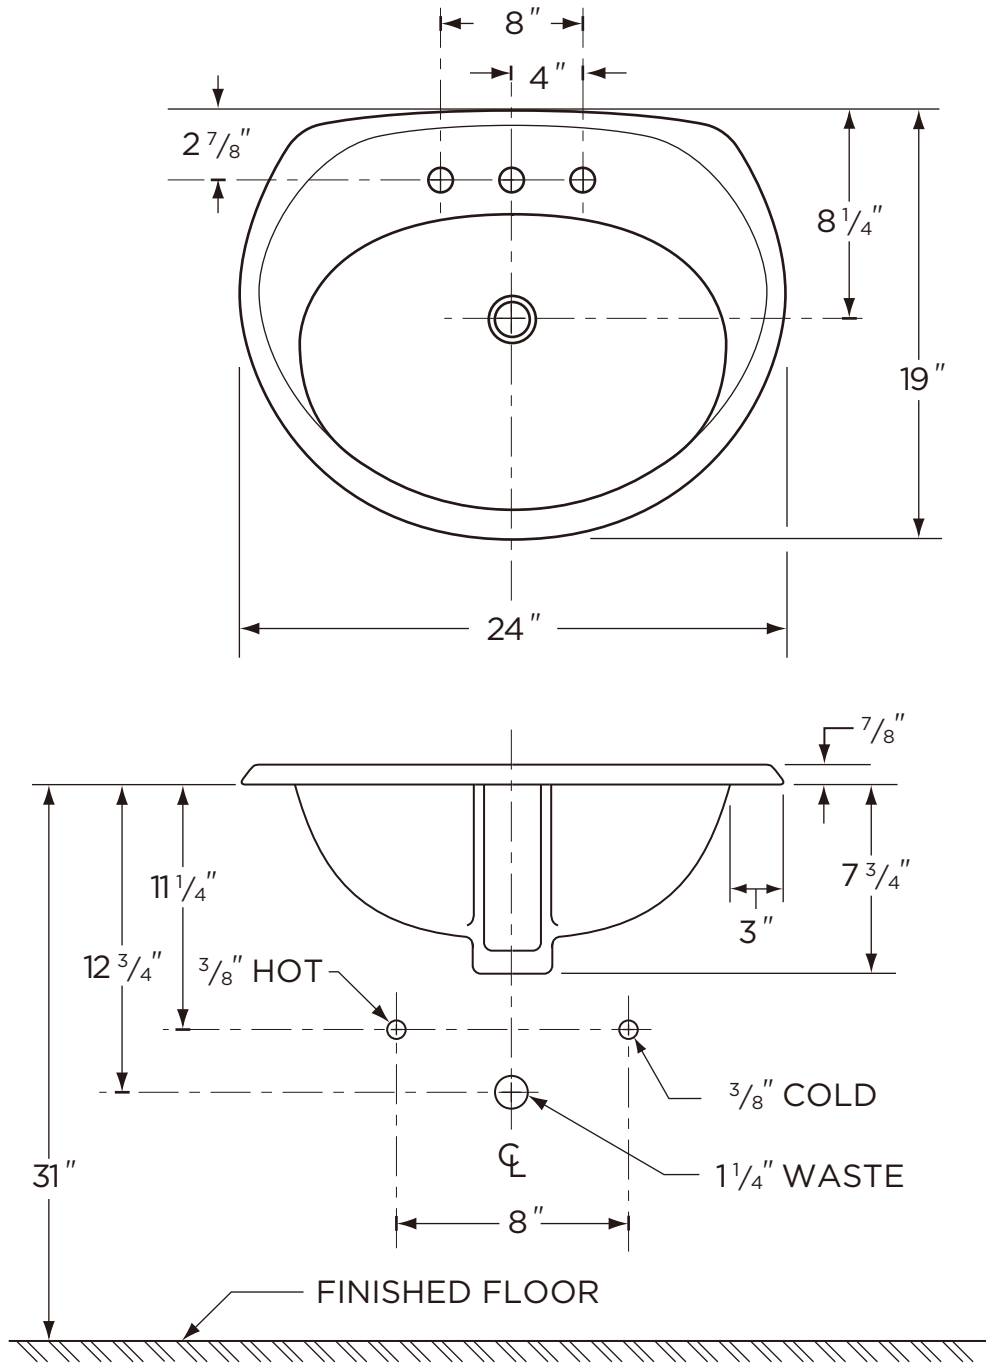

### Features:

- 24" x 19" Oval Lavatory
- 1 Hole (12-821)
- 4" Centers (12-824)
- 8" Centers (12-828)
- Concealed Front Overflow
- Large Faucet Deck
- White, Bone, Biscuit

### Dimensions:

Height ..... 8 5/8"  
 Width ..... 24"  
 Depth ..... 19"  
 Shipping Weight ..... 26 lbs

Catalog# 12-824 Shown

Job Name	
Date	
Model Specified	
Quantity	
Customer	
Contractor	
Architect/engineer	

www.gerberonline.com

OVAL

12-828  
Oval Self-Rimming

NOTES:  
All dimensions are in inches.

Illustrations may not be drawn to scale.

IMPORTANT:

Dimensions of fixtures are nominal and may vary within the range of tolerances established by ASME Standard A 112.19.2.