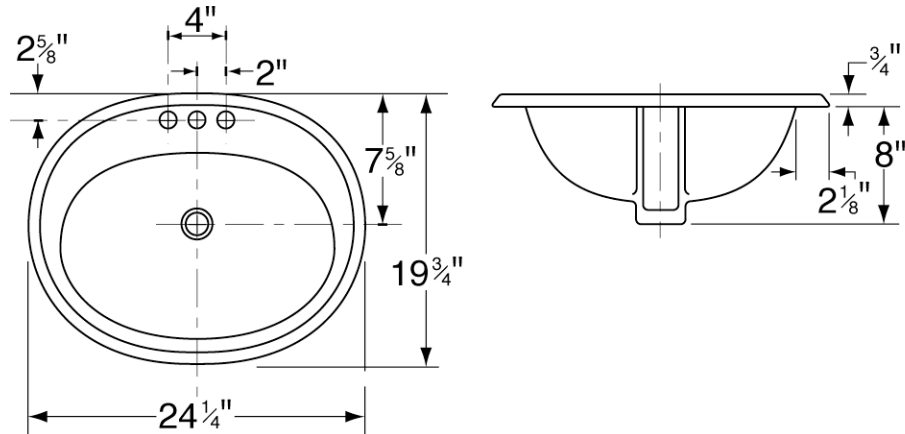

OVAL Self-Rimming

Features:

- 24 1/4" x 19 3/4" Oval Lavatory
- 1 Hole (12-811)
- 4" Centers (12-814)
- 8" Centers (12-818)
- Concealed Front Overflow
- Large Faucet Deck
- White, Bone, Biscuit
- ADA Compliant

Dimensions:

Height.....8 3/4"
 Width24 1/4"
 Depth19 3/4"
 Shipping Weight..... 29 lbs

Catalog #12-814 Shown

GERBER®

PROFESSIONALLY MADE • PROFESSIONALLY SOLD • PROFESSIONALLY INSTALLED™

Gerber Plumbing Fixtures LLC, 4600 W. Touhy Avenue, Lincolnwood, IL 60712-1699
 (847) 675-6570, FAX 1-800-5GERBER (Illinois FAX (847) 675-5192)