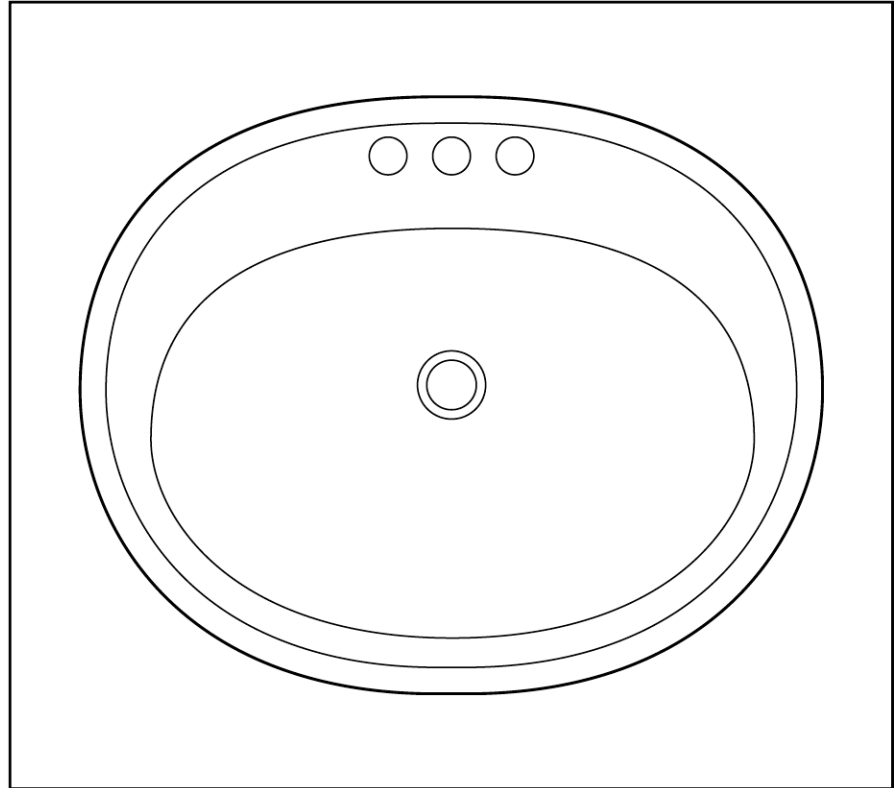

OVAL Self-Rimming

Features:

- 24 1/4" x 19 3/4" Oval Lavatory
- 1 Hole (12-811)
- 4" Centers (12-814)
- 8" Centers (12-818)
- Concealed Front Overflow
- Large Faucet Deck
- White, Bone, Biscuit
- ADA Compliant

Dimensions:

Height.....8 3/4"
 Width24 1/4"
 Depth19 3/4"
 Shipping Weight..... 29 lbs

Catalog #12-814 Shown

GERBER®

PROFESSIONALLY MADE • PROFESSIONALLY SOLD • PROFESSIONALLY INSTALLED™

Gerber Plumbing Fixtures LLC, 4600 W. Touhy Avenue, Lincolnwood, IL 60712-1699
 (847) 675-6570, FAX 1-800-5GERBER (Illinois FAX (847) 675-5192)