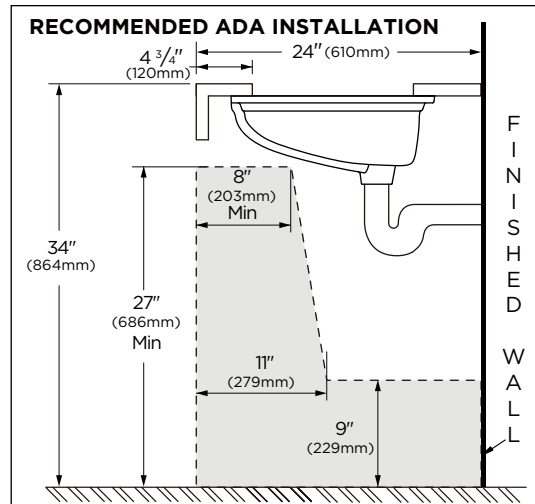

Features:

G0012760

- Vitreous China
- Undercounter Sink
- ADA compliant
- Concealed Front Overflow
- Shaped Rectangular
- No faucet holes; wall-mount or deck-mounted faucet required for installation
- Faucet and Drain not included

Technical Information:

Configuration	Undercounter Sink
Height	7 7/16"
Width	20 1/2"
Depth	17 3/16"
Inside Basin Dimension	18 1/8" x 14 3/4"
Shipping weight	23.8 lbs

Accessories: (To Be Purchased Separately)

- G0099190 Anchoring Kit

Available Colors:

- White Only
- Other: Refer to Price Book for additional colors/finishes

Warranty:

- Limited Lifetime on Vitreous China, refer to the website for more details.

NOTES: All dimensions are in inches and millimeters. Illustrations may not be drawn to scale.

IMPORTANT:

Dimensions of fixtures are nominal and may vary within the range of tolerances established by ASME standard A 112.19.2

PLUMBERS NOTE: The sealing compound containing oil should never be used when installing basin under a marble slab. Due to variation in ware, we recommend using basin as a template. Anchoring device furnished only when specified.