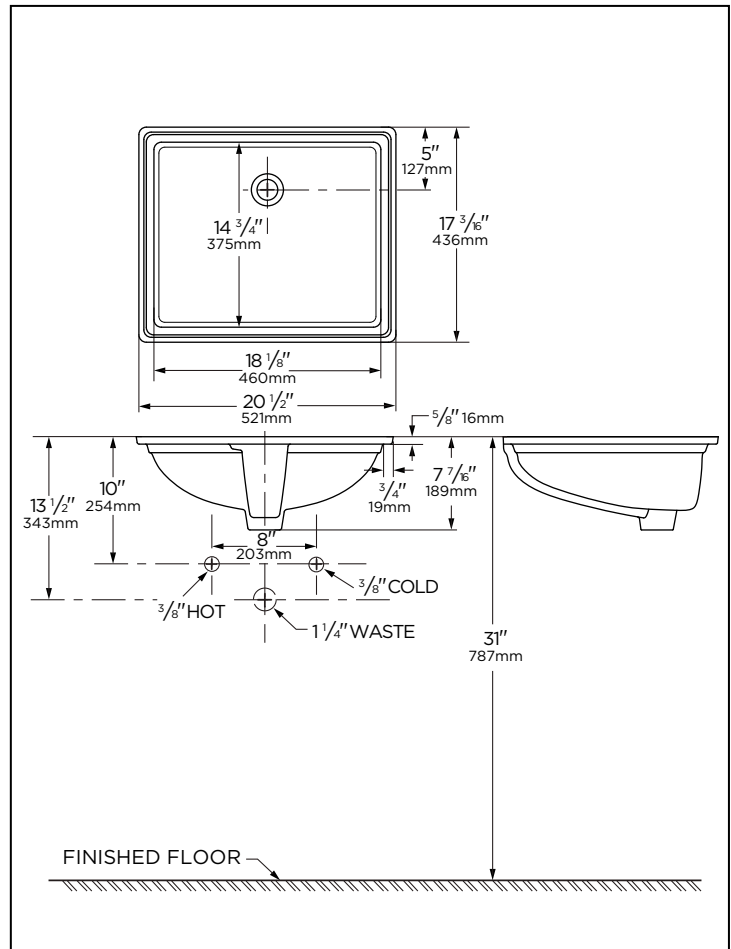

Warranty:

- Limited Lifetime on Vitreous China, refer to the website for more details.

NOTES: All dimensions are in inches and millimeters. Illustrations may not be drawn to scale.

IMPORTANT:

Dimensions of fixtures are nominal and may vary within the range of tolerances established by ASME standard A 112.19.2

PLUMBERS NOTE: The sealing compound containing oil should never be used when installing basin under a marble slab. Due to variation in ware, we recommend using basin as a template. Anchoring device furnished only when specified.