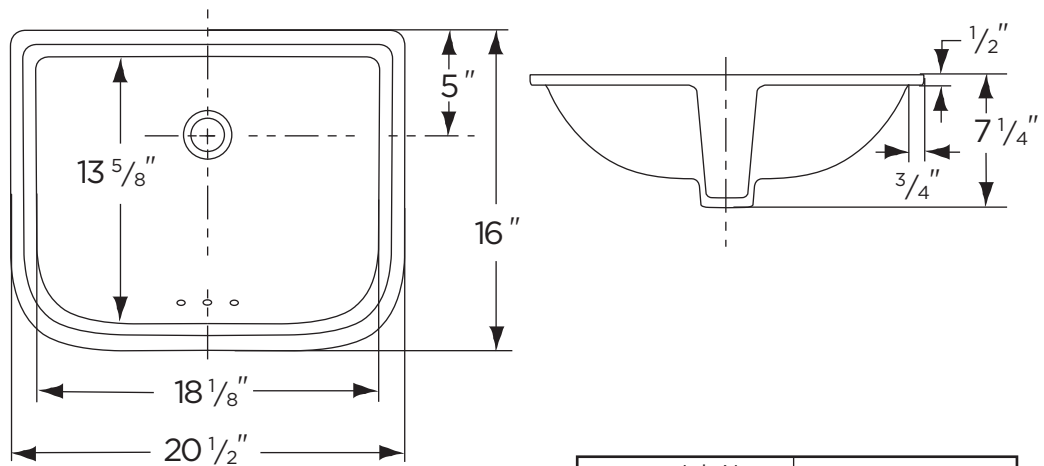

VITREOUS CHINA

LAVATORY
12-750

LAVATORIES

TOILETS

BIDETS / URINALS

CAST IRON

WICKER PARK™ Undercounter

Features:

- Contemporary Design
- Concealed Front Overflow
- 20 1/2" x 16" Lavatory
- 18 1/8" x 13 5/8" Bowl
- Available in White

Dimensions:

Height 7 3/8"
 Width 20 1/2"
 Depth 16"
 Shipping Weight 21 lbs

Specifications: Lavatory—#12-750 Shown
 Drain and anchoring kit not included

Job Name	
Date	
Model Specified	
Quantity	
Customer	
Contractor	
Architect/engineer	

www.gerberonline.com

NOTES:
All dimensions are in inches.
Illustrations may not be drawn to scale.

IMPORTANT:
Dimensions of fixtures are nominal and may vary within the range of tolerances established by ASME Standard A 112.19.2.