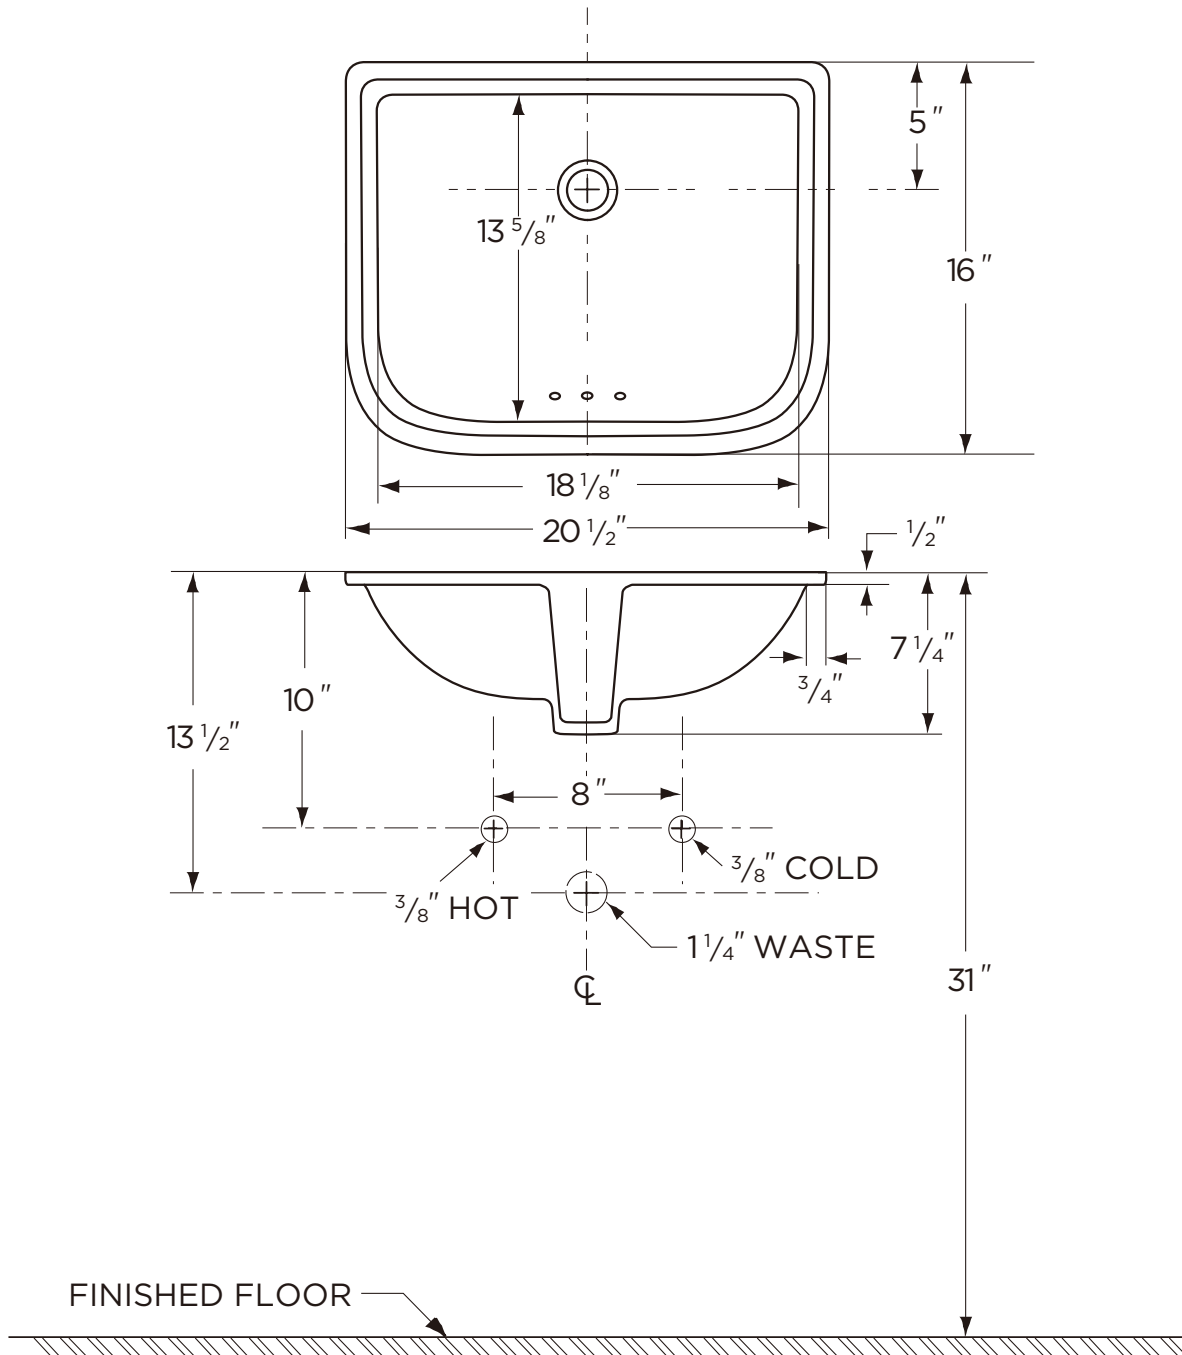

- Contemporary Design
- Concealed Front Overflow
- 20 1/2" x 16" Lavatory
- 18 1/8" x 13 5/8" Bowl
- Available in White

Dimensions:

Height 7 3/8"
 Width 20 1/2"
 Depth 16"
 Shipping Weight 21 lbs

Specifications: Lavatory—#12-750 Shown
 Drain and anchoring kit not included

Job Name	
Date	
Model Specified	
Quantity	
Customer	
Contractor	
Architect/engineer	

www.gerberonline.com

NOTES:
All dimensions are in inches.
Illustrations may not be drawn to scale.

IMPORTANT:
Dimensions of fixtures are nominal and may vary within the range of tolerances established by ASME Standard A 112.19.2.