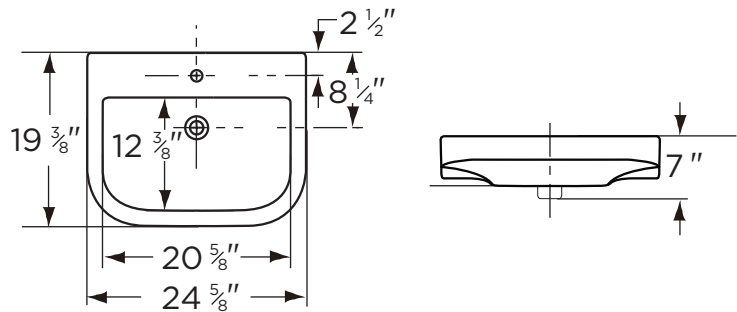

VITREOUS CHINA

LAVATORY
12-592 / 12-599

LAVATORIES

TOILETS

BIDETS / URINALS

CAST IRON

WICKER PARK™ Wall Hung Lavatory

Features:

- Contemporary Design
- 24 5/8" x 19 3/8" Lavatory
- 20 5/8" x 12 3/8" Bowl
- 1 Hole (12-592)
- 8" Centers (12-599)
- Available in White
- ADA Compliant

Dimensions:

Height7"
 Width 24 5/8"
 Depth19 3/8"
 Shipping Weight39 lbs

Specifications: Lavatory—#12-592 Shown

Job Name	
Date	
Model Specified	
Quantity	
Customer	
Contractor	
Architect/engineer	

www.gerberonline.com

NOTES:
All dimensions are in inches.
Illustrations may not be drawn to scale.

IMPORTANT:
Dimensions of fixtures are nominal and may vary within the range of tolerances established by ASME Standard A 112.19.2.