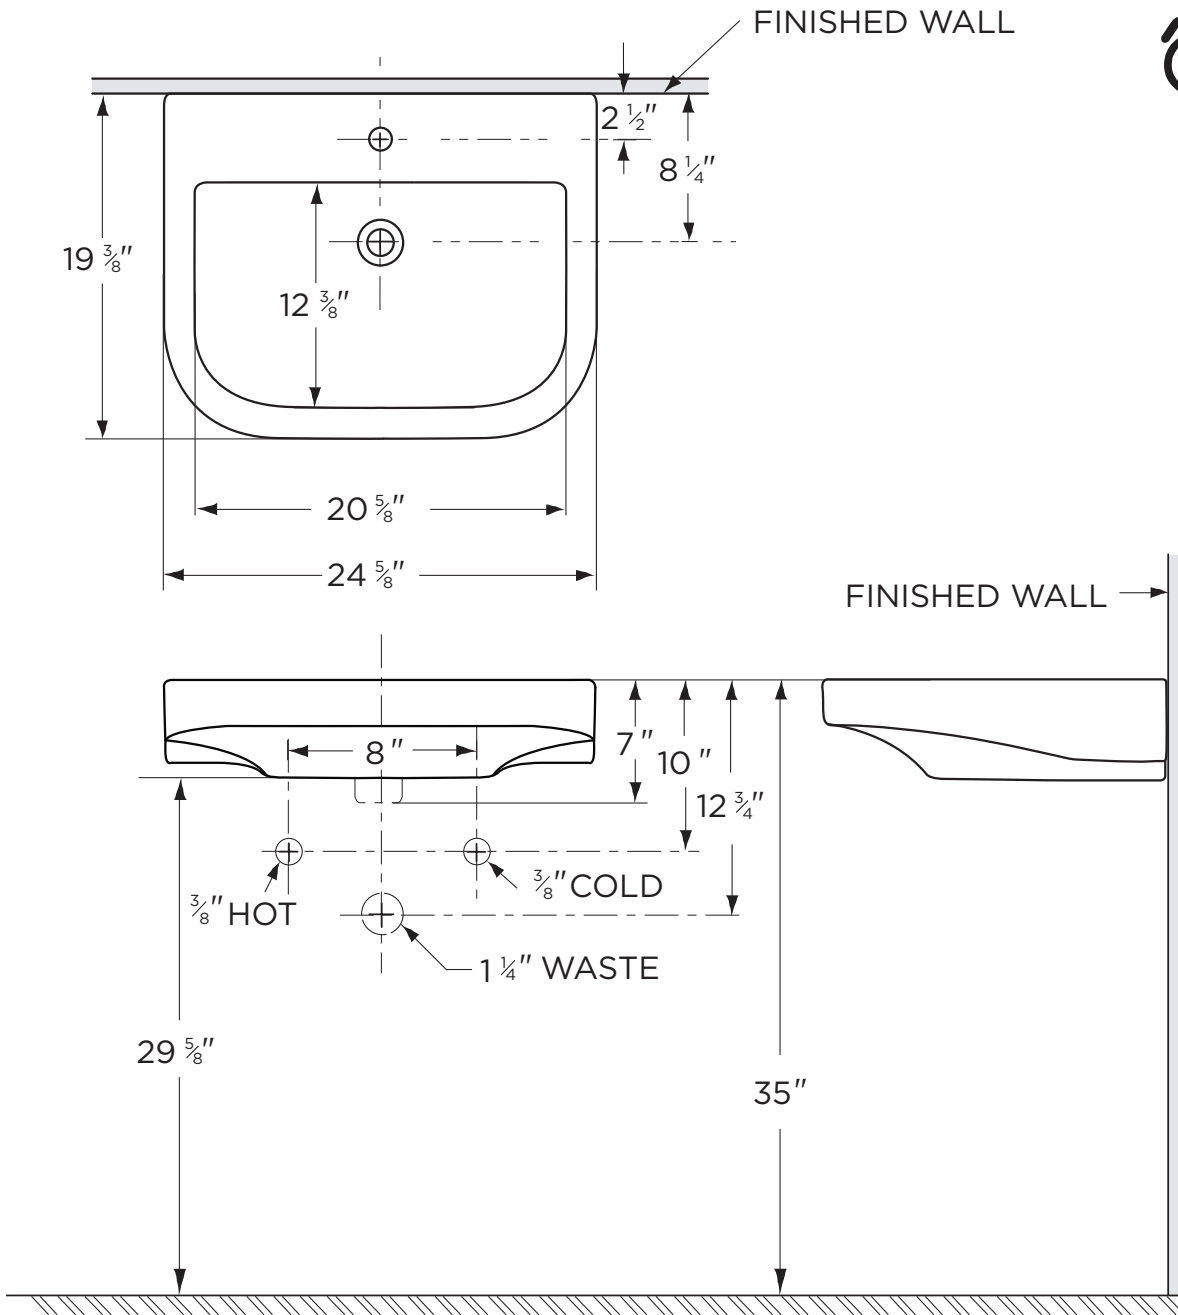

VITREOUS CHINA

LAVATORY
12-592 / 12-599

LAVATORIES

TOILETS

BIDETS / URINALS

CAST IRON

WICKER PARK™ Wall Hung Lavatory

Features:

- Contemporary Design
- 24 5/8" x 19 3/8" Lavatory
- 20 5/8" x 12 3/8" Bowl
- 1 Hole (12-592)
- 8" Centers (12-599)
- Available in White
- ADA Compliant

Dimensions:

Height7"
 Width 24 5/8"
 Depth19 3/8"
 Shipping Weight39 lbs

Specifications: Lavatory—#12-592 Shown

Job Name	
Date	
Model Specified	
Quantity	
Customer	
Contractor	
Architect/engineer	

www.gerberonline.com

NOTES:
All dimensions are in inches.
Illustrations may not be drawn to scale.

IMPORTANT:
Dimensions of fixtures are nominal and may vary within the range of tolerances established by ASME Standard A 112.19.2.