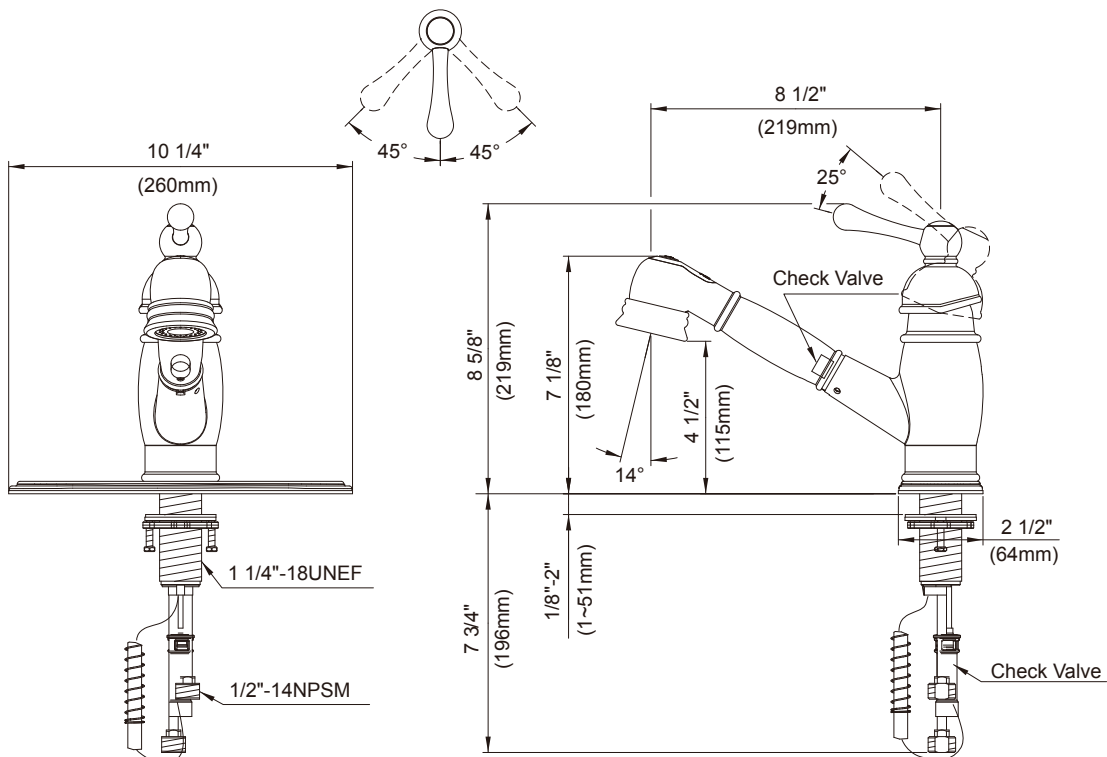

Warranty

Danze products are covered by a manufacturer's limited "lifetime" warranty for manufacturing defects.