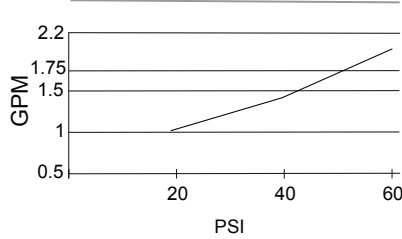

SPECIFICATIONS

DRESSLER™ SINGLE HANDLE PULL-OUT KITCHEN FAUCET

Model

DH457014

Description

- Ceramic disc valve
- 7" high swivel spout, 8 1/2" spout length
- 2 function spray/aerated stream
- Quiet running hose with spring retraction
- Single hole mount with optional deck plate
- 2.2gpm (8.3L/min) maximum flow rate @60 psi

Flow Rate

Standards

NSF/ANSI 372

- NSF/ANSI 372

MEETS ASME A112.18.1M/A112.18.1

- ASME A112.18.1M/A112.18.1

- ADA Accessibility Guidelines for Buildings and Facilities - 309.4 Operation for Operable Parts

Finishes Available