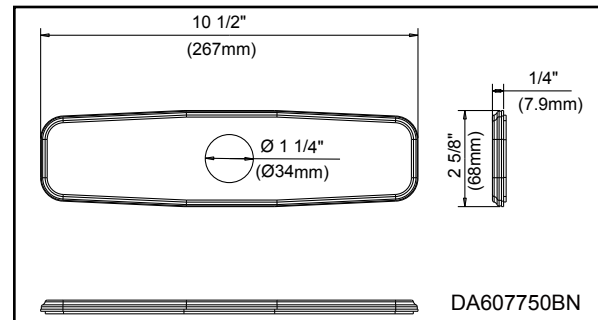

Submittal Information:

Job Name: _____

Location: _____

Contractor: _____

Contact #: _____