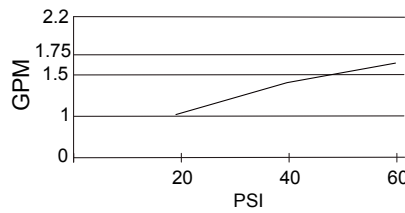

SPECIFICATIONS

BACK BAY™ SINGLE HANDLE PULL-DOWN KITCHEN FAUCET

Model

DH455030SS

Description

- Ceramic disc cartridge
- 16 3/4" high swivel spout, 7 7/8" spout length
- 2 function spray/aerated stream
- Snap Back™ retraction system with Grip Lock™ weight
- One or three hole mount with deck plate DA607750BN
- 1.75gpm(6.6L/min) max Aeration/2.2gpm(8.3L/min) max Spray @60psi

Aeration Flow Rate

Finishes Available

- Stainless Steel

Standards

NSF/ANSI 372

- NSF/ANSI 372

- ASME A112.18.1M/A112.18.1

- ADA Accessibility Guidelines for Buildings and Facilities - 309.4 Operation and Operable Parts