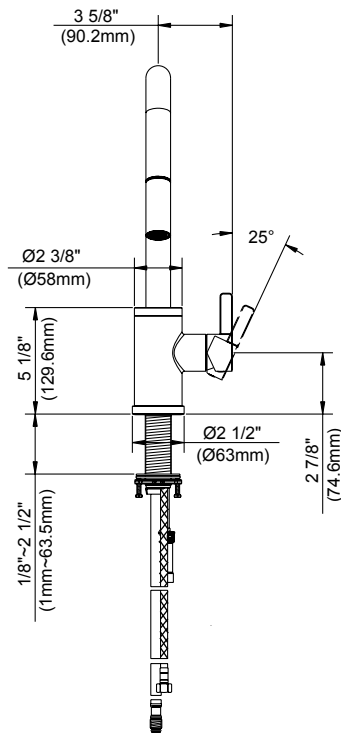

Submittal Information:

Job Name: _____

Location: _____

Contractor: _____

Contact #: _____