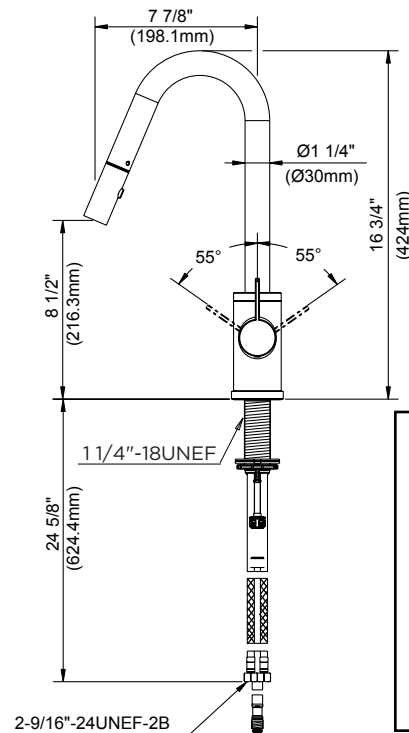

Submittal Information:

Job Name: _____

Location: _____

Contractor: _____

Contact #: _____