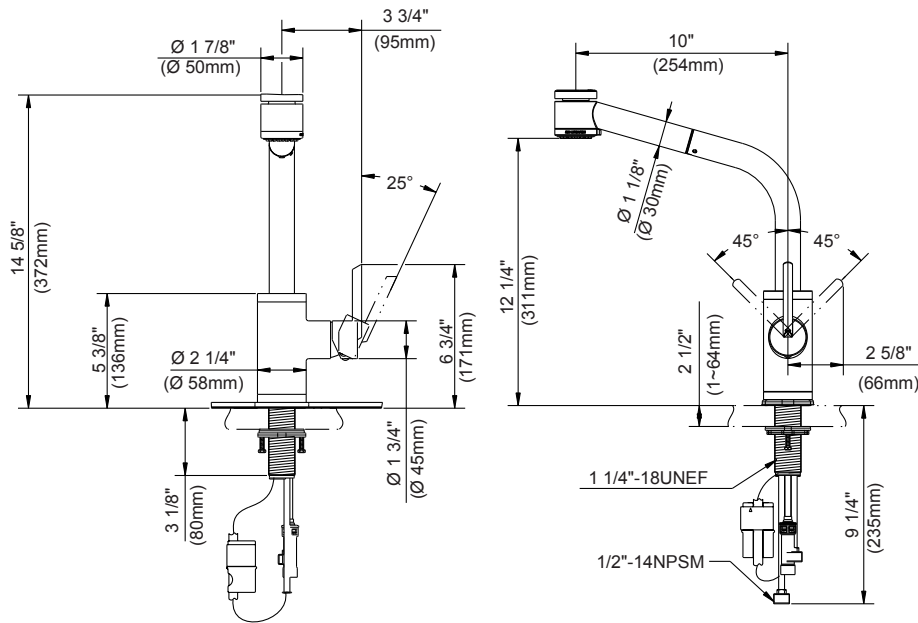

Warranty

Danze products are covered by a manufacturer's limited "lifetime" warranty for manufacturing defects.