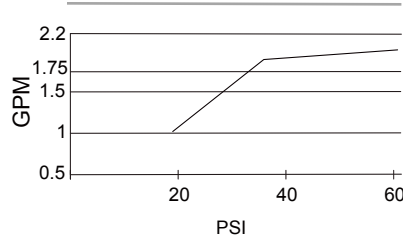

SPECIFICATIONS

Trace™ Single Handle Dual Function Pull-Out Kitchen Faucet

Model

DH450477

Description

- Ceramic disc cartridge
- 12 1/4" high spout, 10" spout length
- 2 function spray / aerated stream
- Metal lever handle
- Hassle free hose connection
- Intuitive weight design
- 8" deckplate (DA665051) for 3 hole installation
- 2.2gpm (8.3L/min) maximum flow rate @60 psi

Flow Rate

Standards

NSF/ANSI 372

- NSF/ANSI 372

MEETS ASME A112.18.1M/A112.18.1

- ASME A112.18.1M/A112.18.1

- ADA Accessibility Guidelines for Buildings and Facilities - 309.4 Operation for Operable Parts

Finishes Available