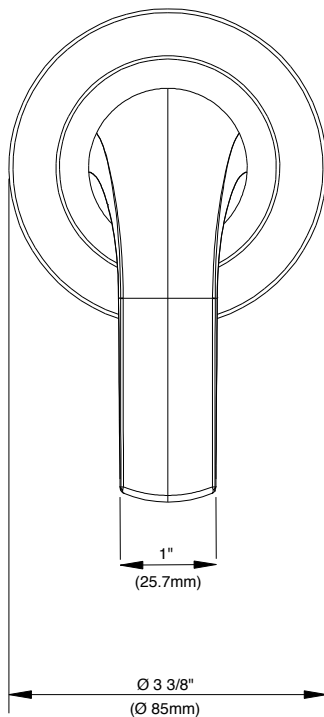

Submittal Information:

Name: _____
Location: _____

Contractor: _____
Contact #: _____