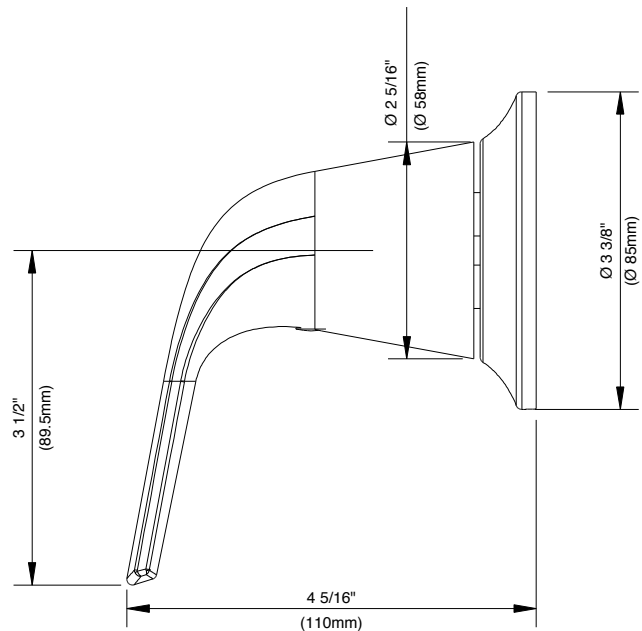

Submittal Information:

Name: _____
Location: _____

Contractor: _____
Contact #: _____