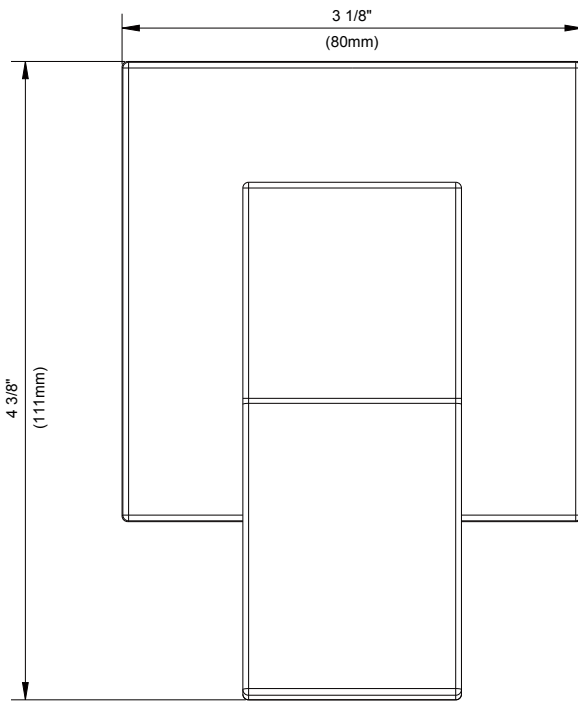

Standards & Certifications

Submittal Information:

Name: _____
Location: _____

Contractor: _____
Contact #: _____