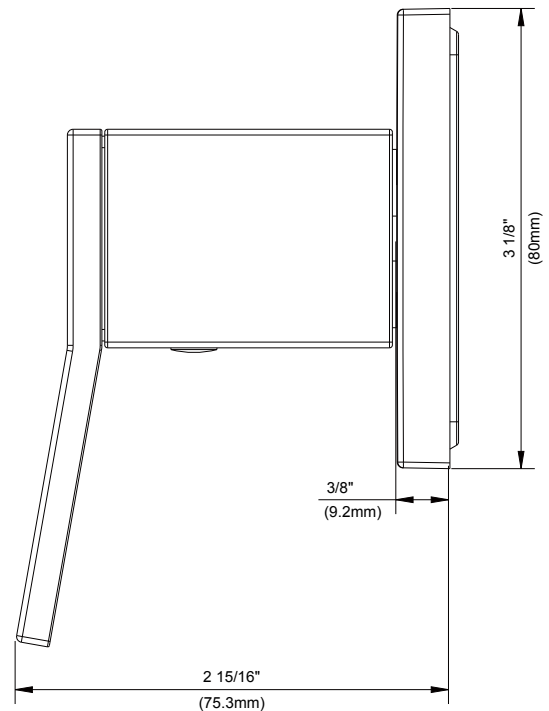

Standards & Certifications

Submittal Information:

Name: _____
Location: _____

Contractor: _____
Contact #: _____