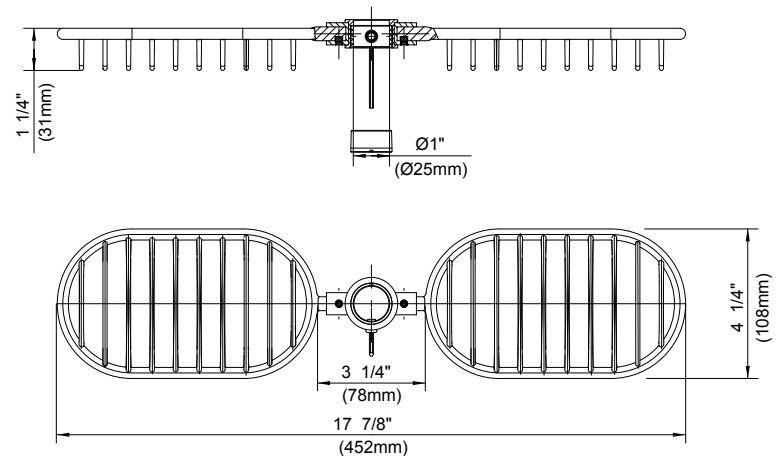

D469700 - Versa™ 30" Slide Bar

Description

- Features wide-arch holder & quick height adjustment
- All metal construction

D461800 - 21.5" Danze Standard Slide Bar

Description

- Variable angle and height adjustment

D469700

D466000 - Danze Wire Shower Baskets

Description

- Two all metal wire shower baskets
- Designed for 21.5" standard & Versa™ 30" slide bars

D461800

D466000

Submittal Information:

Job Name: _____
Contractor: _____