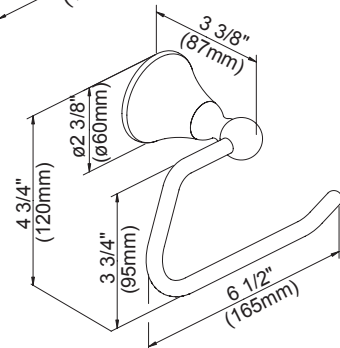

### Available Finishes

- Chrome
- Brushed Nickel (BN)
- Tumbled Bronze (BR)
- Oil Rub Bronze (RB)

D441600 - 18" Towel Bar  
D441601 - 24" Towel Bar

D441602 - 24" Double Towel Bar

D441605 - Towel Ring

D441604 - Toilet Paper Holder

D441640 - Robe Hook

D441630 - Toilet Paper Holder

18", 24" - Towel Bar

24" Double Towel Bar

Towel Ring

Robe Hook

Toilet Paper Holder

Toilet Paper Holder