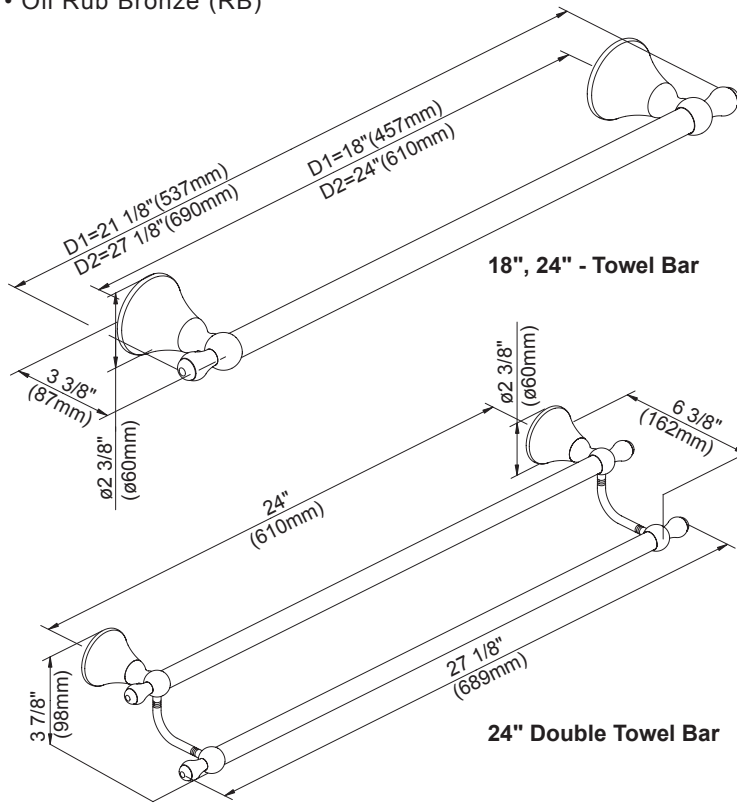

### Available Finishes

- Chrome
- Brushed Nickel (BN)
- Tumbled Bronze (BR)
- Oil Rub Bronze (RB)

D441600 - 18" Towel Bar  
D441601 - 24" Towel Bar

D441602 - 24" Double Towel Bar

D441605 - Towel Ring

D441604 - Toilet Paper Holder

D441640 - Robe Hook

D441630 - Toilet Paper Holder

18", 24" - Towel Bar

24" Double Towel Bar

Towel Ring

Robe Hook

Toilet Paper Holder

Toilet Paper Holder