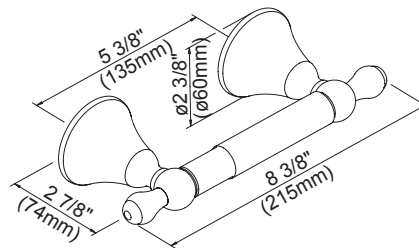

### Available Finishes

- Chrome
- Brushed Nickel (BN)
- Tumbled Bronze (BR)
- Oil Rub Bronze (RB)

D441600 - 18" Towel Bar  
D441601 - 24" Towel Bar

D441602 - 24" Double Towel Bar

D441605 - Towel Ring

D441604 - Toilet Paper Holder

D441640 - Robe Hook

D441630 - Toilet Paper Holder

18", 24" - Towel Bar

24" Double Towel Bar

Towel Ring

Robe Hook

Toilet Paper Holder

Toilet Paper Holder