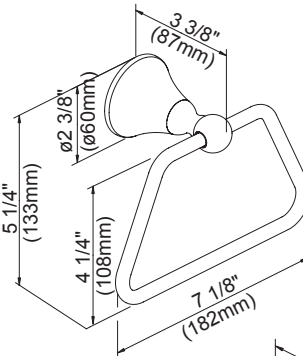

### Available Finishes

- Chrome
- Brushed Nickel (BN)
- Tumbled Bronze (BR)
- Oil Rub Bronze (RB)

D441600 - 18" Towel Bar  
D441601 - 24" Towel Bar

D441602 - 24" Double Towel Bar

D441605 - Towel Ring

D441604 - Toilet Paper Holder

D441640 - Robe Hook

D441630 - Toilet Paper Holder

18", 24" - Towel Bar

24" Double Towel Bar

Towel Ring

Robe Hook

Toilet Paper Holder

Toilet Paper Holder