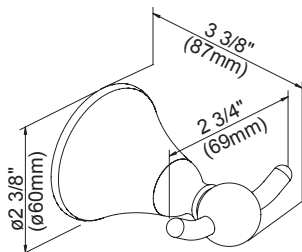

D441640 - Robe Hook

D441630 - Toilet Paper Holder

18", 24" - Towel Bar

24" Double Towel Bar

Towel Ring

Robe Hook

Toilet Paper Holder

Toilet Paper Holder