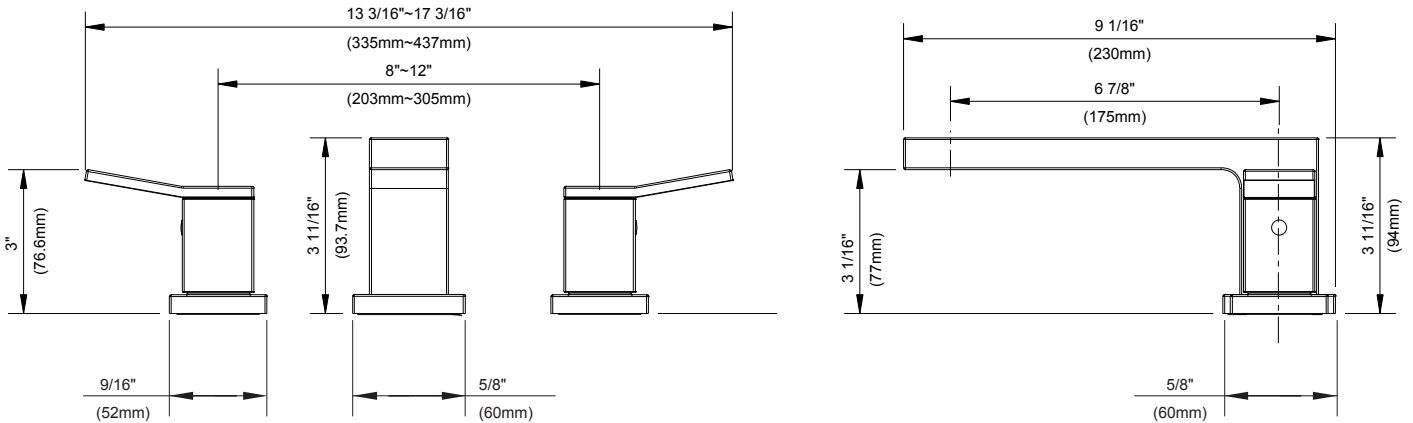

SPECIFICATIONS

Features/Benefits

- 3 11/16" Spout Height, 6 7/8" Spout Reach
- Metal Spout
- Requires Roman Tub Rough-In Valve, D215000BT, Sold Separately
- Optional Personal Spray and Personal Spray Rough-In Sold Separately
- 3-Hole Slip Spout Mounting

Available Color/Finishes

Chrome
Please see gerberonline.com or current price list for available finishes. Finish is defined by additional suffix.

Standards & Certifications

Submittal Information:

Name: _____ Contractor: _____
Location: _____ Contact #: _____